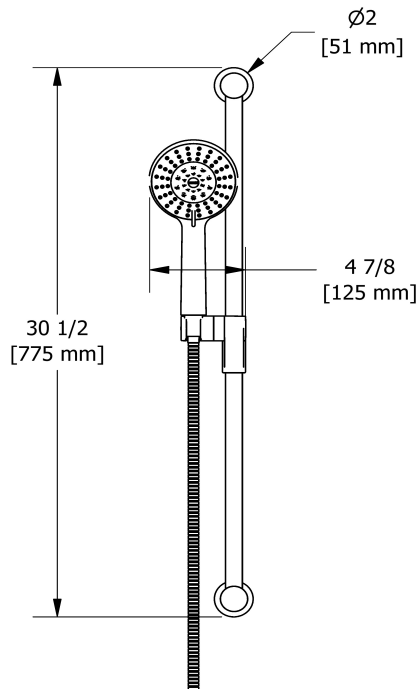

Certifications

- CSA B125.1
- ASME A112.18.1
- CMR248 Approval

Sizes, models and finishes may differ from thoses presented.

Warranty

This **Riobel Inc.** product you have purchased carries a Limited Lifetime Warranty on the chrome, PVD finish, blacks and all working parts and is guaranteed from the initial purchase date against all manufacturing defects. All other finishes, including plastic components, are guaranteed for one year. All electric and/or electronic parts are covered by a 5-year limited warranty.

Customer Service

Ontario, West Canada : 888-287-5354 Quebec, Maritimes, United States : 866-473-8442