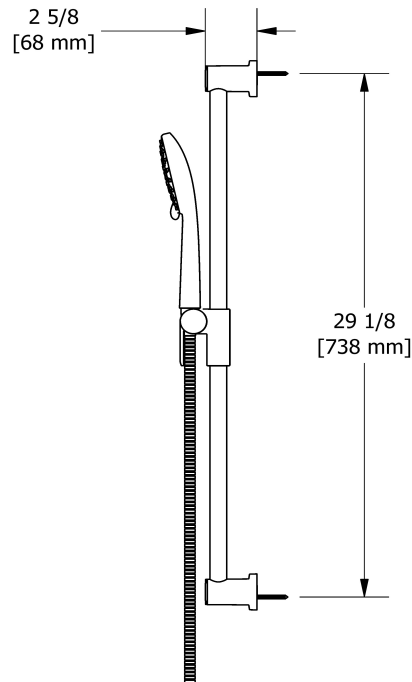

Certifications

- CSA B125.1
- ASME A112.18.1
- CMR248 Approval

Sizes, models and finishes may differ from thoses presented.

Warranty

This **Riobel Inc.** product you have purchased carries a Limited Lifetime Warranty on the chrome, PVD finish, blacks and all working parts and is guaranteed from the initial purchase date against all manufacturing defects. All other finishes, including plastic components, are guaranteed for one year. All electric and/or electronic parts are covered by a 5-year limited warranty.

Customer Service

Ontario, West Canada : 888-287-5354 Quebec, Maritimes, United States : 866-473-8442