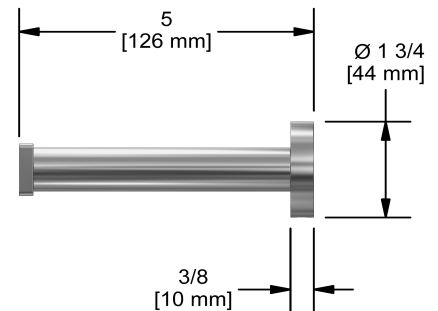

60 cm (24") double towel bar
PX6

Specifications

Description

- 2 anchor points

Available colors

- C : Chrome

Sizes, models and finishes may differ from those presented.

Warranty