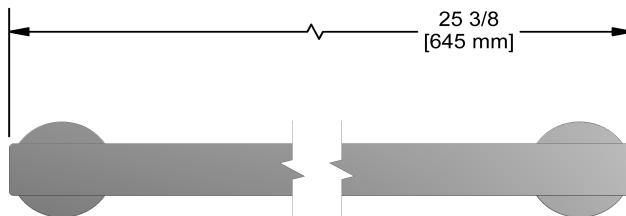

60 cm (24") double towel bar
PX6

Specifications

Description

- 2 anchor points

Available colors

- C : Chrome

Sizes, models and finishes may differ from those presented.

Warranty