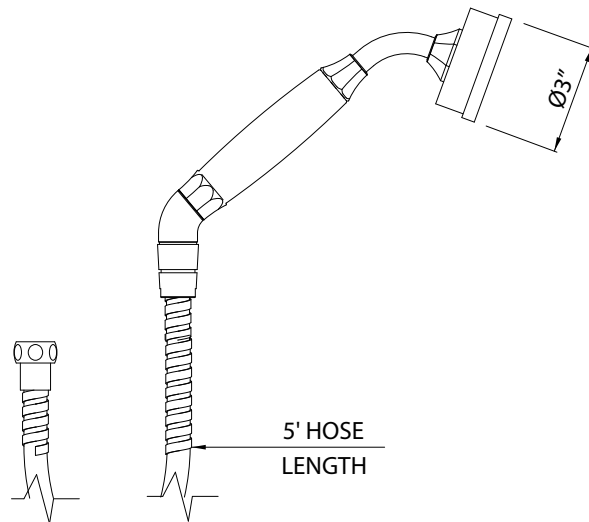

HANDSHOWER AND HOSE

U.5195

FEATURES

- Single-function Classic Spray pattern
- Handshower connection is 1/2" male
- Anti-calcium components
- Flow rate 1.75 GPM
- 60" hose
- Hose is 1/2" F NPSM connection