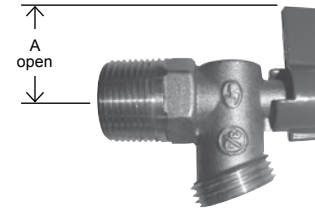

## RW-255

Brass Silcock, Female (IPS) x Hose

Size	A	Wt.
1/2	2.00	0.34
3/4	2.00	0.34

## RW-275

Brass Silcock (CxC), Solder Joint x Hose

Size	A	Wt.
1/2	2.00	0.32
3/4	2.00	0.34

## RW-514

Brass Boiler Drain Male Thd x Hose

Size	A	Wt.
1/2	1.10	0.30
3/4	1.25	0.32

\* 3/4" also accepts 1/2" ID