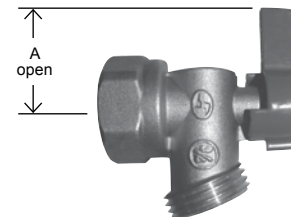

## RW-255

Brass Silcock, Female (IPS) x Hose

Size	A	Wt.
1/2	2.00	0.34
3/4	2.00	0.34

## RW-275

Brass Silcock (CxC), Solder Joint x Hose

Size	A	Wt.
1/2	2.00	0.32
3/4	2.00	0.34

## RW-514

Brass Boiler Drain Male Thd x Hose

Size	A	Wt.
1/2	1.10	0.30
3/4	1.25	0.32

\* 3/4" also accepts 1/2" ID

## RW-515

Brass Boiler Drain Female Thd x Hose

Size	A	Wt.
1/2	1.10	0.28
3/4	1.25	0.30

**RED-WHITE VALVE CORP.**

20600 Regency Lane, Lake Forest, CA 92630

TEL: 949.859.1010 • FAX: 949.859.7200 • www.redwhitevalvecorp.com