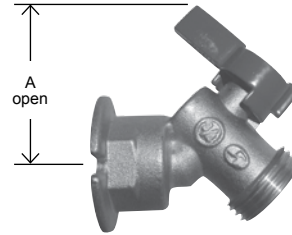

# Figure # RW-255, 275, 514, 515

Quarter Turn Boiler Drain and Silcock

## RW-255

Brass Silcock, Female (IPS) x Hose

Size	A	Wt.
1/2	2.00	0.34
3/4	2.00	0.34

## RW-275

Brass Silcock (CxC), Solder Joint x Hose

Size	A	Wt.
1/2	2.00	0.32
3/4	2.00	0.34

## RW-514

Brass Boiler Drain Male Thd x Hose

Size	A	Wt.
1/2	1.10	0.30
3/4	1.25	0.32

\* 3/4" also accepts 1/2" ID