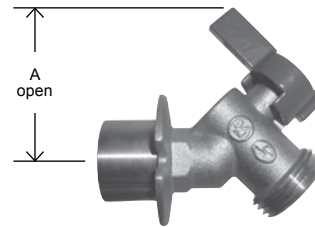

# Figure # RW-255, 275, 514, 515

Quarter Turn Boiler Drain and Silcock

## RW-255

Brass Silcock, Female (IPS) x Hose

Size	A	Wt.
1/2	2.00	0.34
3/4	2.00	0.34

## RW-275

Brass Silcock (CxC), Solder Joint x Hose

Size	A	Wt.
1/2	2.00	0.32
3/4	2.00	0.34

## RW-514

Brass Boiler Drain Male Thd x Hose

Size	A	Wt.
1/2	1.10	0.30
3/4	1.25	0.32

\* 3/4" also accepts 1/2" ID