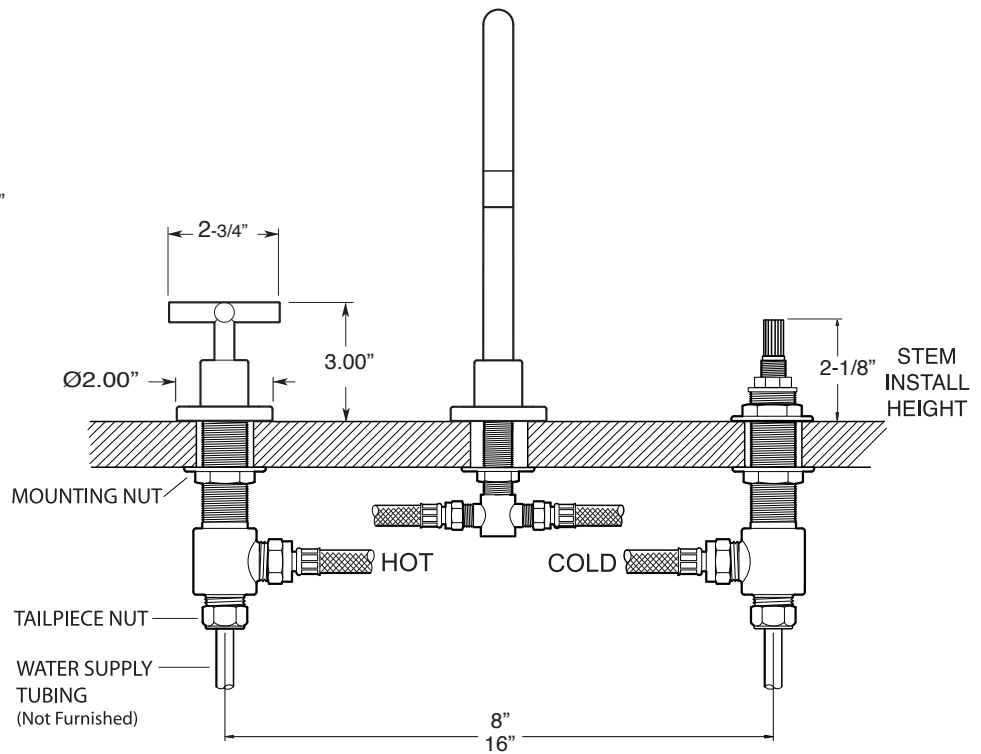

## FEATURES:

- All brass construction. Flexible hoses designed to be installed on 8" to 16" centers. Includes soft touch drain assembly. P/N 18.11.052
- Lever style handles with inside screw attachment.
- 20 PT. 1/4-turn ceramic disc valve cartridge.
- Available in all finishes. Warranty varies according to finish selection.
- Standard aerator is limited to 1.2 gpm.
- Certified to meet or exceed the following codes and standards: ASME A112.18.1/CSAB 125.1-2012

## 3400 Series Widespread Lavatory Set with Short Spout and Nova II Handle

### 1.344808S

NOTE: Spout and valves install through 1-1/4" diameter holes

SOFT TOUCH DRAIN  
ASSEMBLY P/N  
18.11.052

Note: Measurements are subject to change or cancellation. No responsibility is assumed for use of superseded or voided pages.