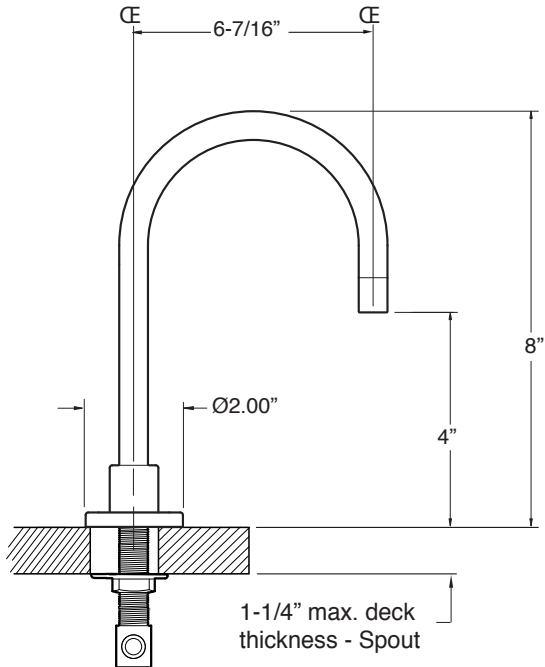

## FEATURES:

- All brass construction. Flexible hoses designed to be installed on 8" to 16" centers. Includes soft touch drain assembly. P/N 18.11.052
- Lever style handles with inside screw attachment.
- 20 PT. 1/4-turn ceramic disc valve cartridge.
- Available in all finishes. Warranty varies according to finish selection.
- Standard aerator is limited to 1.2 gpm.
- Certified to meet or exceed the following codes and standards: ASME A112.18.1/CSAB 125.1-2012

## 3400 Series Widespread Lavatory Set with Short Spout and Nova II Handle

### 1.344808S

NOTE: Spout and valves install through 1-1/4" diameter holes

SOFT TOUCH DRAIN  
ASSEMBLY P/N  
18.11.052

Note: Measurements are subject to change or cancellation. No responsibility is assumed for use of superseded or voided pages.