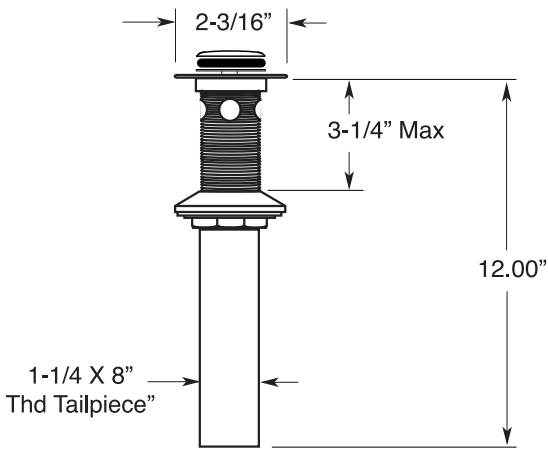

## FEATURES:

- All brass construction. Flexible hoses designed to be installed on 8" to 16" centers. Includes soft touch drain assembly. P/N 18.11.052
- Lever style handles with inside screw attachment.
- 20 PT. 1/4-turn ceramic disc valve cartridge.
- Available in all finishes. Warranty varies according to finish selection.
- Standard aerator is limited to 1.2 gpm.
- Certified to meet or exceed the following codes and standards: ASME A112.18.1/CSAB 125.1-2012

## 3400 Series Widespread Lavatory Set with Short Spout and Nova II Handle

### 1.344808S

NOTE: Spout and valves install through 1-1/4" diameter holes

SOFT TOUCH DRAIN  
ASSEMBLY P/N  
18.11.052

Note: Measurements are subject to change or cancellation. No responsibility is assumed for use of superseded or voided pages.