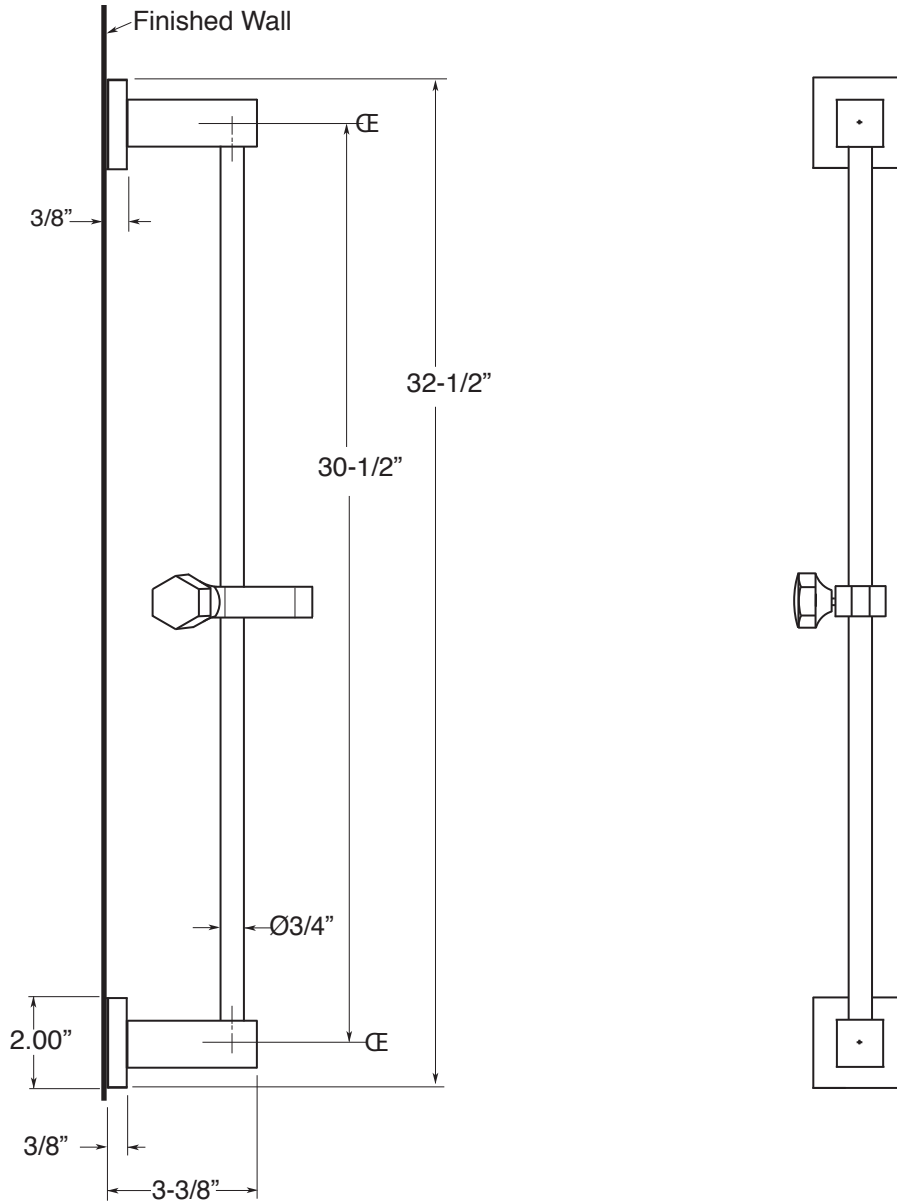

**FEATURES:**

- All brass construction
- Available in all Sigma finishes
- Mounting hardware included
- Meets: ASME A112.18.1-2005 / CSA B125.1-2005

## Square Contemporary Slidebar

18.10.139

Note: Measurements are subject to change or cancellation. No responsibility is assumed for use of superseded or voided pages.