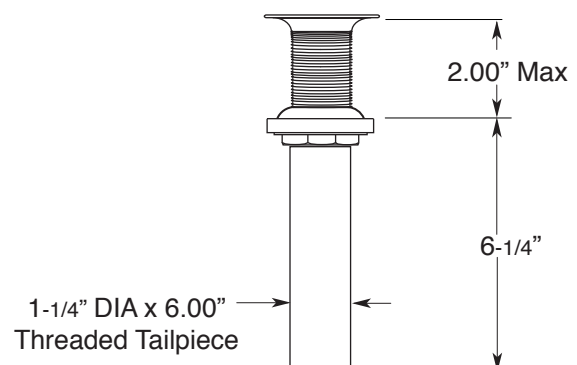

FEATURES:

- All brass construction.
- Flexible hose connections.
- Includes grid style drain without overflow: P/N 18.11.120
- Concealed aerator requires special supplied blue removal key.
- Pre-assembled handle & escutcheon.
- Cartridge rotates 180°. Replacement cartridge P/N: 18.30.219
- Available in all finishes. Warranty varies according to finish selection.
- Standard aerator is limited to 1.2 gpm.
- Certified to meet or exceed the following codes and standards:
ASME A112.18.1/CSAB 125.1-2012

Series 3400

**Single-Hole Vessel
Lavatory Set
Ceres II Handle**

1.345018

NOTE: Spouts install through 1-1/4" diameter holes

Note: Measurements are subject to change or cancellation. No responsibility is assumed for use of superseded or voided pages.