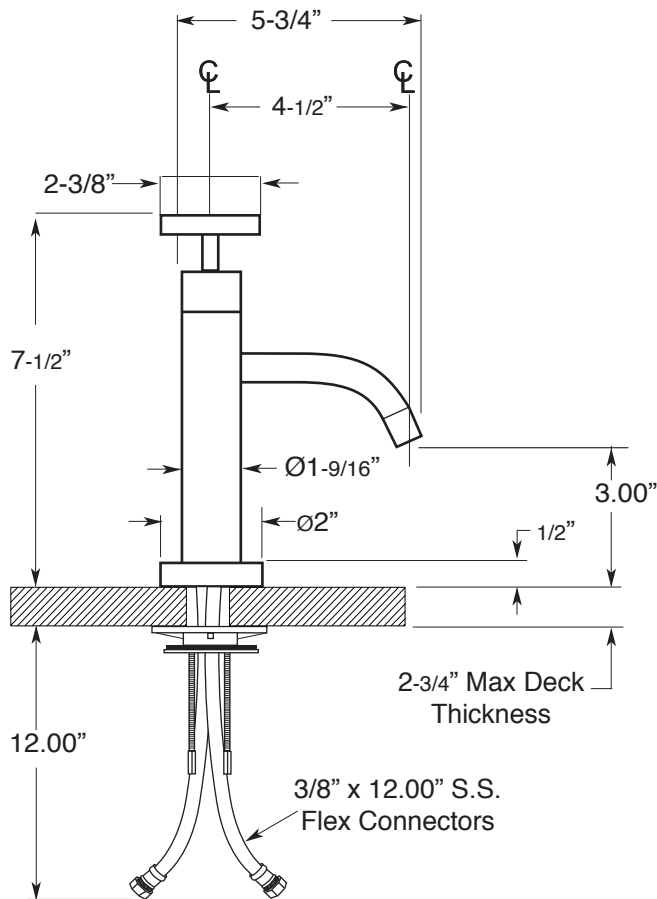

FEATURES:

- All brass construction.
- Flexible hose connections.
- Includes grid style drain without overflow: P/N 18.11.120
- Concealed aerator requires special supplied blue removal key.
- Pre-assembled handle & escutcheon.
- Cartridge rotates 180°. Replacement cartridge P/N: 18.30.219
- Available in all finishes. Warranty varies according to finish selection.
- Standard aerator is limited to 1.2 gpm.
- Certified to meet or exceed the following codes and standards:
ASME A112.18.1/CSAB 125.1-2012

Series 3400

**Single-Hole Vessel
Lavatory Set
Ceres II Handle**

1.345018

NOTE: Spouts install through 1-1/4" diameter holes

Note: Measurements are subject to change or cancellation. No responsibility is assumed for use of superseded or voided pages.