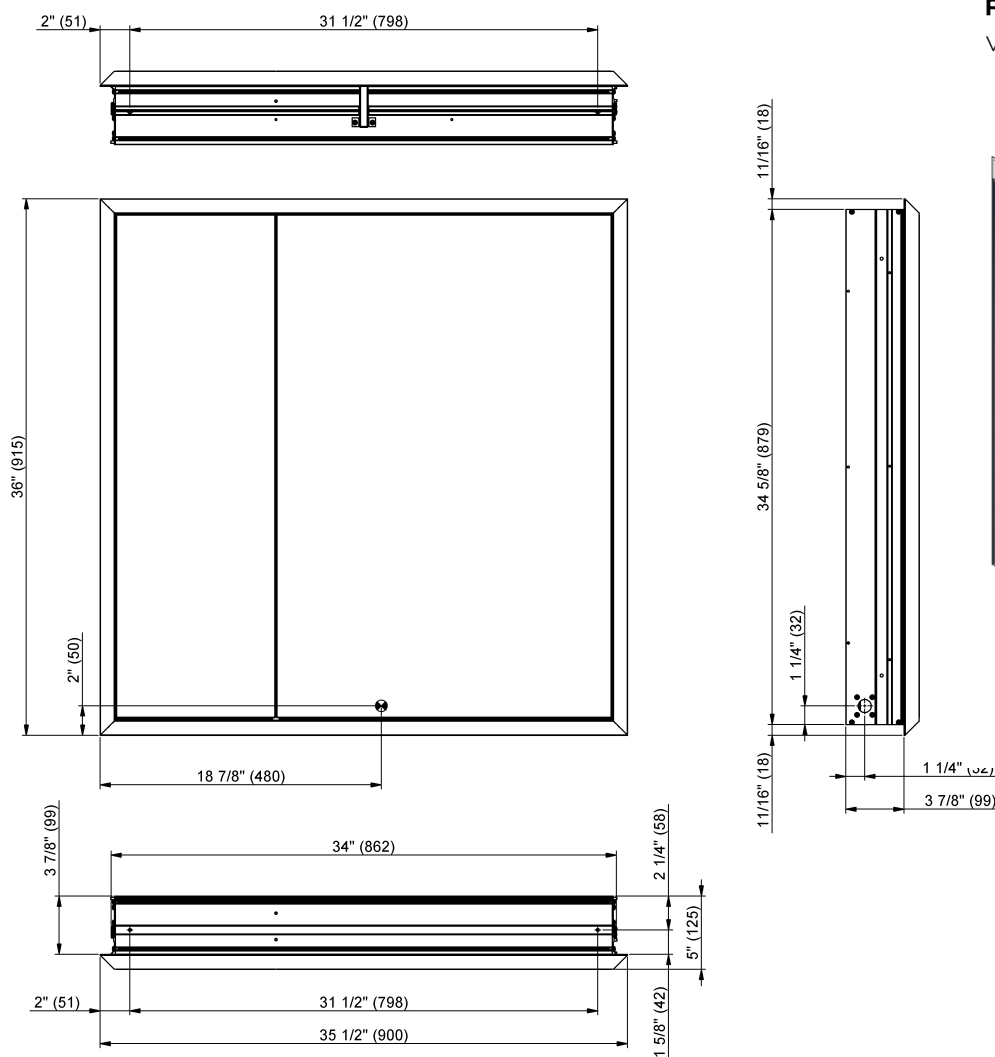

Quadro

1.1009.023 - Double door offset cabinet, **right assymetrical**
W35-1/2" x H36" x D4" 3000K LED light

1.1009.024 - Double door offset cabinet, **right assymetrical**
W35-1/2" x H36" x D4" 4000K LED light

Features

- Night light function
- LED perimeter lighting 60W, dimmable with 0-10V low voltage dimmer switch
- 5575 lumens
- Double sided, Silverlasting™ mirror door
- Built in GFCI outlets and USB ports
- Mirrored interior back wall
- 3 adjustable glass shelves
- Patented shelve adjusting system
- Cosmetic box
- Magnifying mirror
- Anodized aluminum
- Blum hinges with integrated soft close
- Chrome handle

Rough opening

W 34" x H 34-5/8" x D 4"

Option

- 1.1009.999 - Surface mount kit including mirrored side panels and bottom cover bracket

7626 Winston Street
Burnaby, BC V5A 2H4
CANADA

Phone: 604 415 2422
Toll Free: 888 415 2422
Fax: 604 415 2433