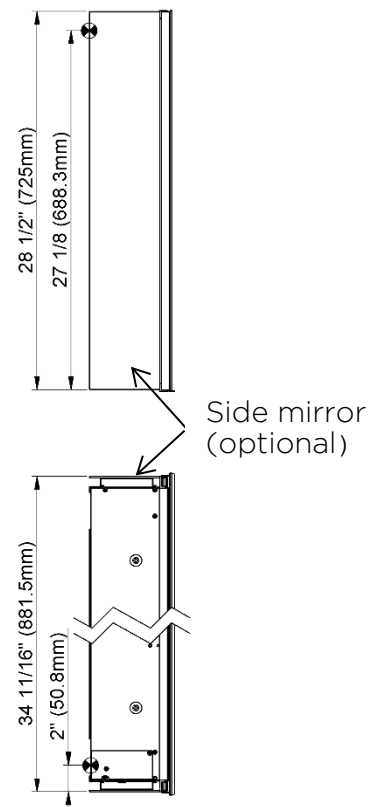

SIDLER® SideLight

| | | |
|--------|------------|------------|
| | (4000K) | (3000K) |
| Model# | 1.909.000 | 1.909.003 |
| Model | SL 35 1/4" | SL 35 1/4" |

Including:

- LED Side Lighting 46W, dimmable with a 1-10V low voltage dimmer switch
- 3440 Lumen (4000K) / 3280 Lumen (3000K)
- Silverlasting™ mirror door
- Gliding mirror door
- Build in Outlet and USB
- Mirrored interior
- 4 glass shelves
- Patented shelf adjustment system
- Cosmetic Box
- Anodized aluminum

Recessed
(Rough Opening > 33 5/16" x 28 1/16")

Electrical connection
Raccord électrique

Surface Mount

7626 Winston Street
Burnaby, BC V5A 2H4
CANADA

Phone: 604 415 2422
Toll Free: 888 415 2422
Fax: 604 415 2433