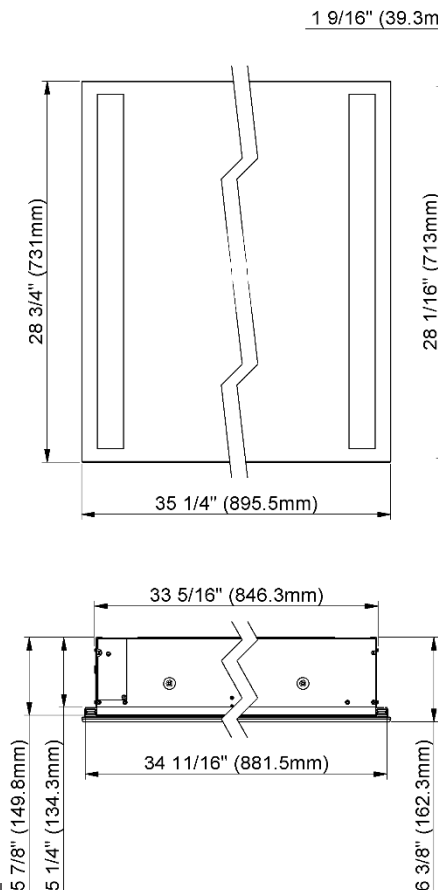

SIDLER® SideLight

| | | |
|--------|------------|------------|
| | (4000K) | (3000K) |
| Model# | 1.909.000 | 1.909.003 |
| Model | SL 35 1/4" | SL 35 1/4" |

Including:

- LED Side Lighting 46W, dimmable with a 1-10V low voltage dimmer switch
- 3440 Lumen (4000K) / 3280 Lumen (3000K)
- Silverlasting™ mirror door
- Gliding mirror door
- Build in Outlet and USB
- Mirrored interior
- 4 glass shelves
- Patented shelf adjustment system
- Cosmetic Box
- Anodized aluminum

Recessed
(Rough Opening > 33 5/16" x 28 1/16")

Electrical connection
Raccord électrique

Surface Mount

7626 Winston Street
Burnaby, BC V5A 2H4
CANADA

Phone: 604 415 2422
Toll Free: 888 415 2422
Fax: 604 415 2433