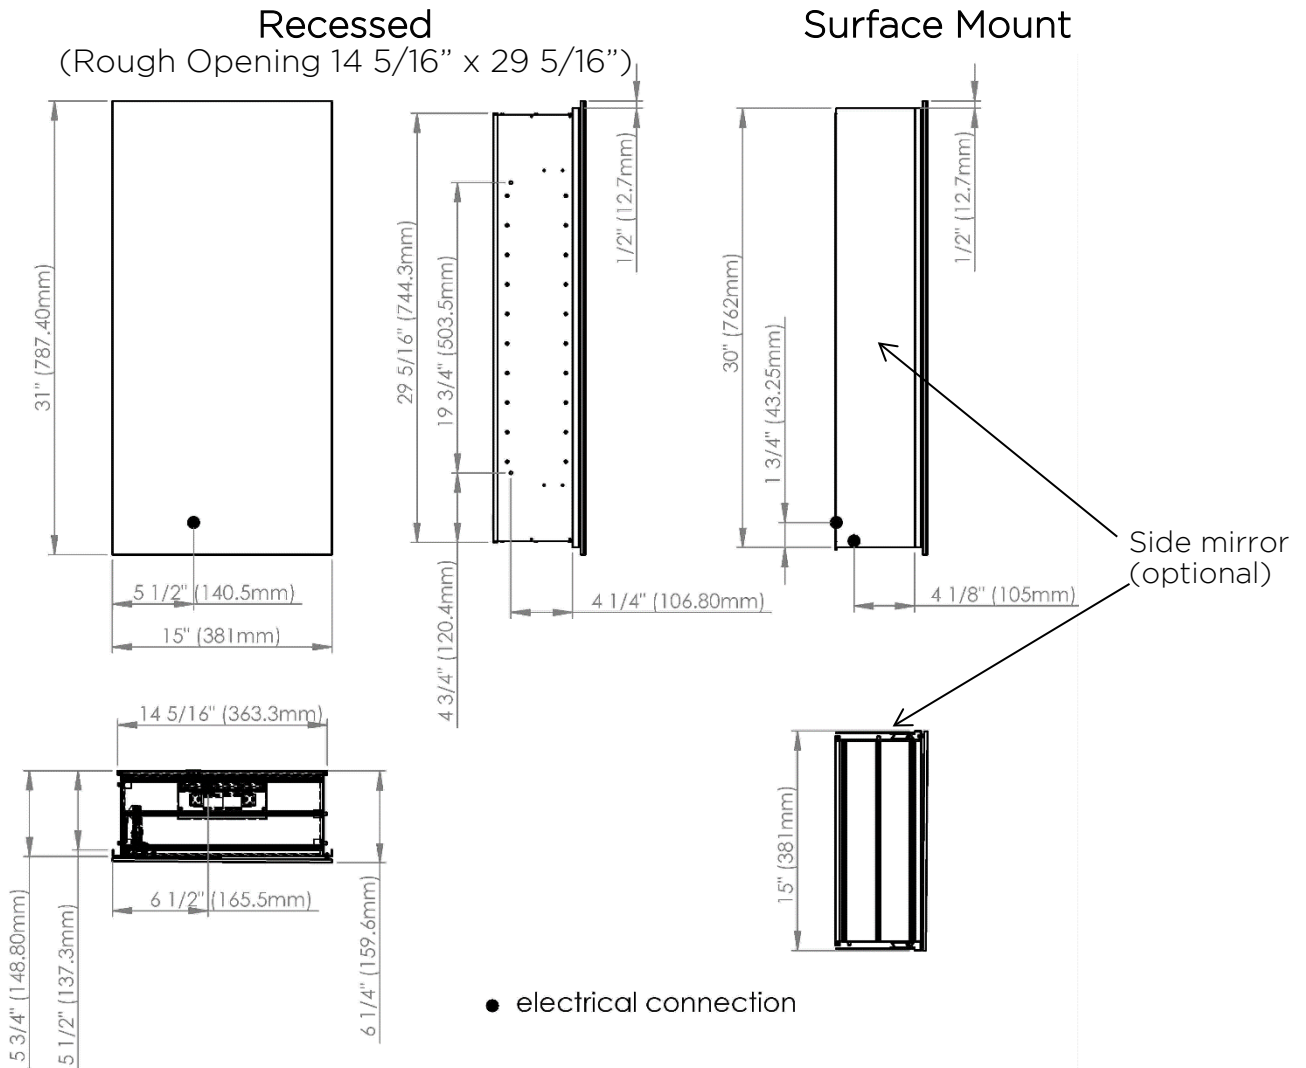

SIDLER®

Model#	10.15316.001
Model	1/15-1/6" x 31"

Including:

- Electrical Outlet
- Silverlasting™ double-sided mirror doors (left and right option)
- 3 Glass shelves
- Blum soft-close hinges
- Mirrored interior
- Anodized aluminum body