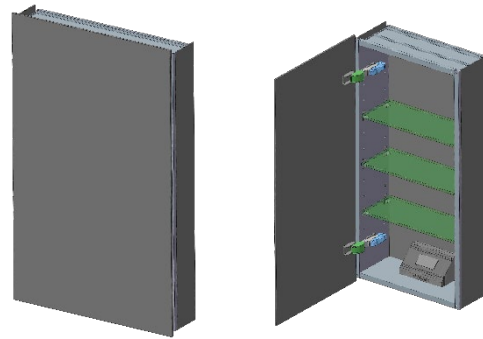

SIDLER®

Model#	10.15316.001
Model	1/15-1/6" x 31"

Including:

- Electrical Outlet
- Silverlasting™ double-sided mirror doors (left and right option)
- 3 Glass shelves
- Blum soft-close hinges
- Mirrored interior
- Anodized aluminum body