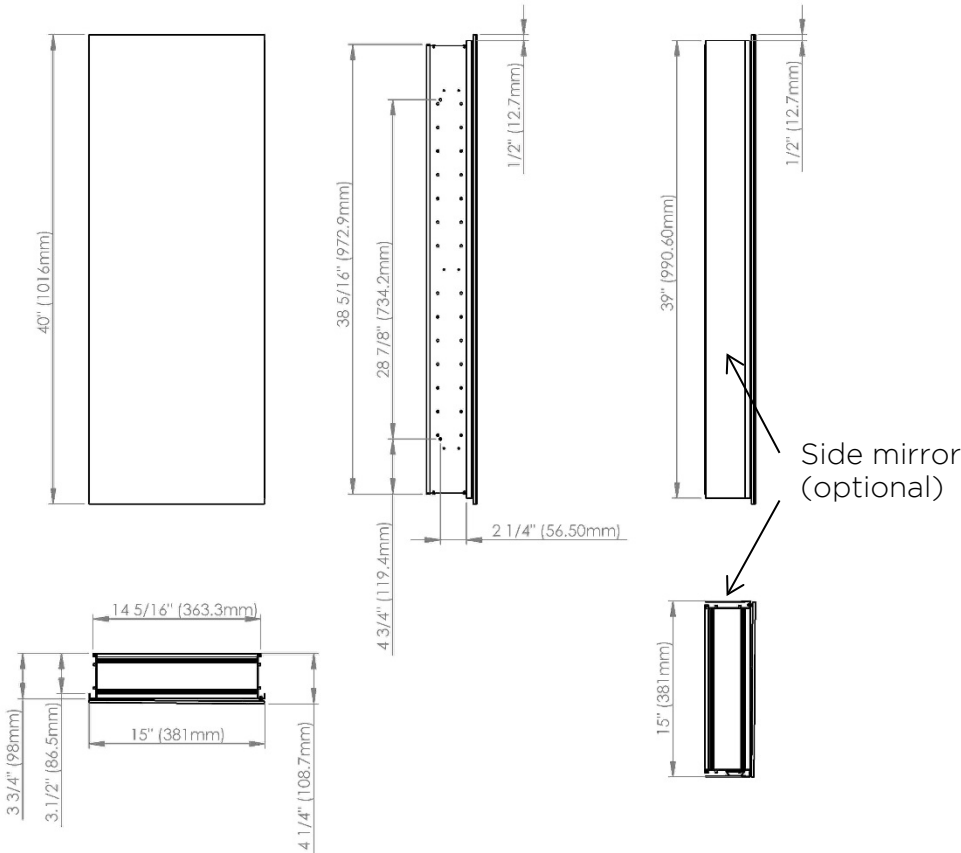

SIDLER®

Model#	10.15404.000
Model	1/15" x 40" x 4"

Including:

- Silverlasting™ double-sided mirror doors (left and right option)
- 4 Glass shelves
- Blum soft-close hinges
- Mirrored interior
- Anodized aluminum body

Recessed
(Rough Opening 14 5/16" x 38 5/16")

Surface Mount

7626 Winston Street
Burnaby, BC V5A 2H4
CANADA

Phone: 604 415 2422
Toll Free: 888 415 2422
Fax: 604 415 2433

info@sidler-international.com
www.sidler-international.com