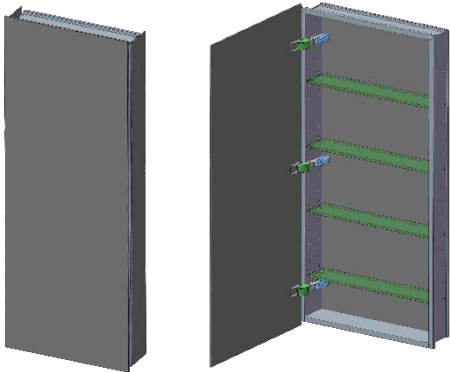

SIDLER®

Model#	10.15404.000
Model	1/15" x 40" x 4"

Including:

- Silverlasting™ double-sided mirror doors (left and right option)
- 4 Glass shelves
- Blum soft-close hinges
- Mirrored interior
- Anodized aluminum body

Recessed
(Rough Opening 14 5/16" x 38 5/16")

Surface Mount

7626 Winston Street
Burnaby, BC V5A 2H4
CANADA

Phone: 604 415 2422
Toll Free: 888 415 2422
Fax: 604 415 2433

info@sidler-international.com
www.sidler-international.com