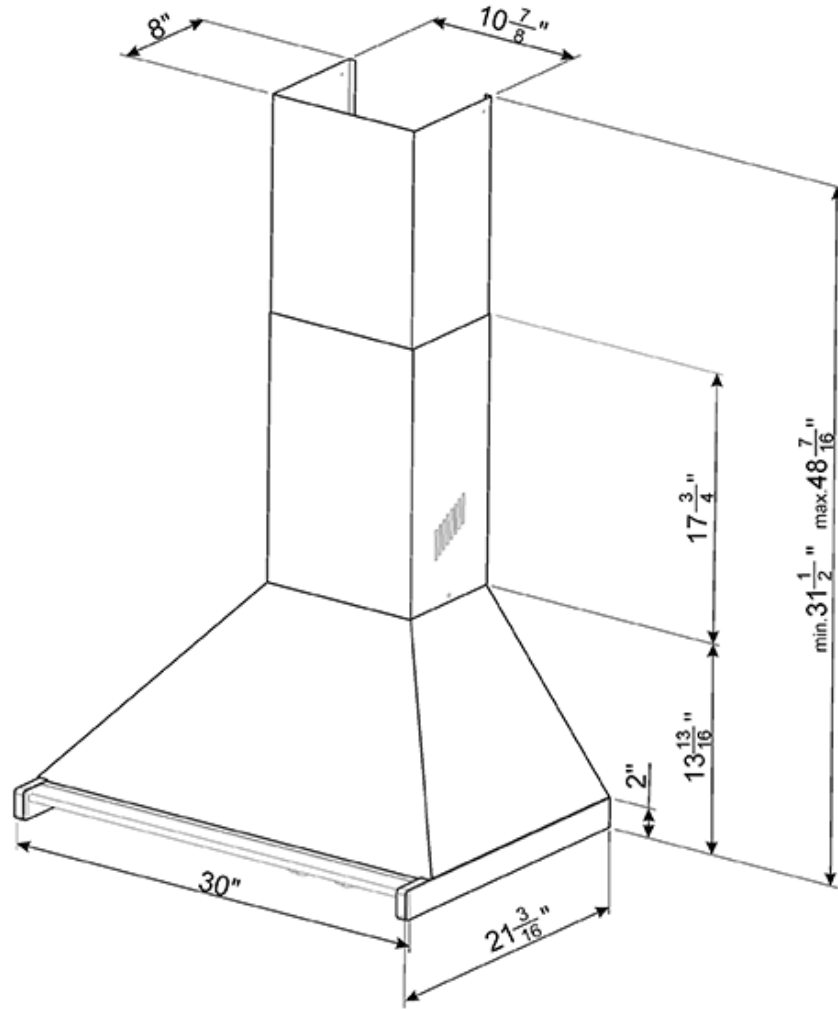

KDU30X
classic

wall mounted ventilation hood
30"
stainless steel

SMEG U.S.A. INC.
A&D BUILDING
150 EAST 58th STREET, 7th FLOOR
NEW YORK, NY, 10155
Tel. +1 212 265 5378
Fax +1 212 265 5945