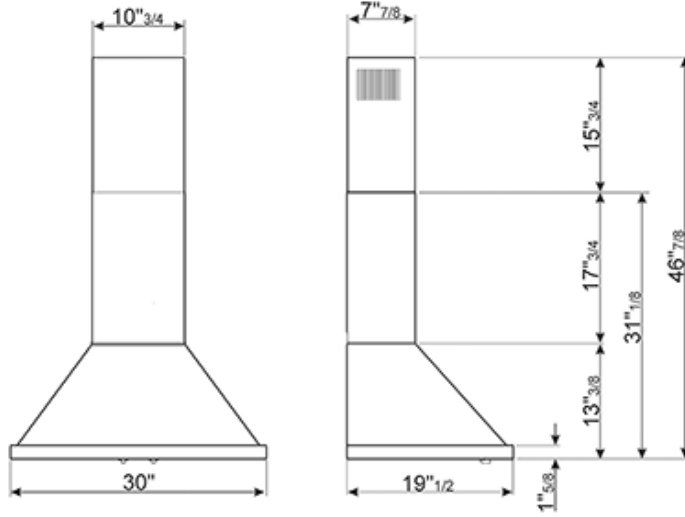

wall mounted ventilation hood  
30"  
white

SMEG U.S.A. INC.  
A&D BUILDING  
150 EAST 58th STREET, 7th FLOOR  
NEW YORK, NY, 10155  
Tel. +1 212 265 5378  
Fax +1 212 265 5945