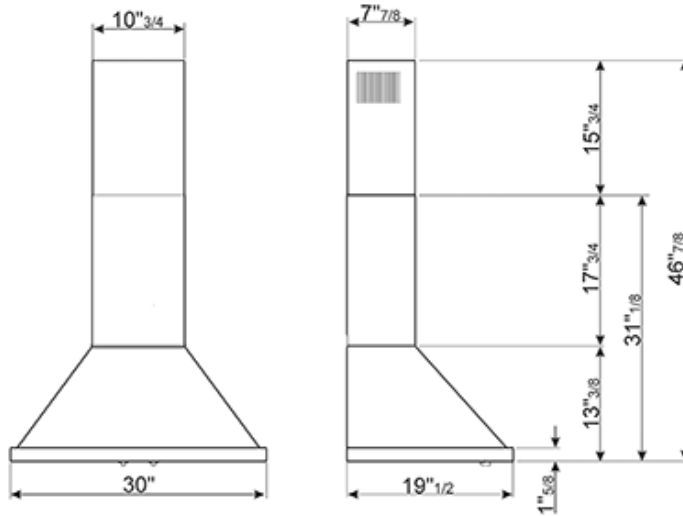

KPF30UX

Portofino

wall mounted ventilation hood
30"
stainless steel

SMEG U.S.A. INC.
A&D BUILDING
150 EAST 58th STREET, 7th FLOOR
NEW YORK, NY, 10155
Tel. +1 212 265 5378
Fax +1 212 265 5945