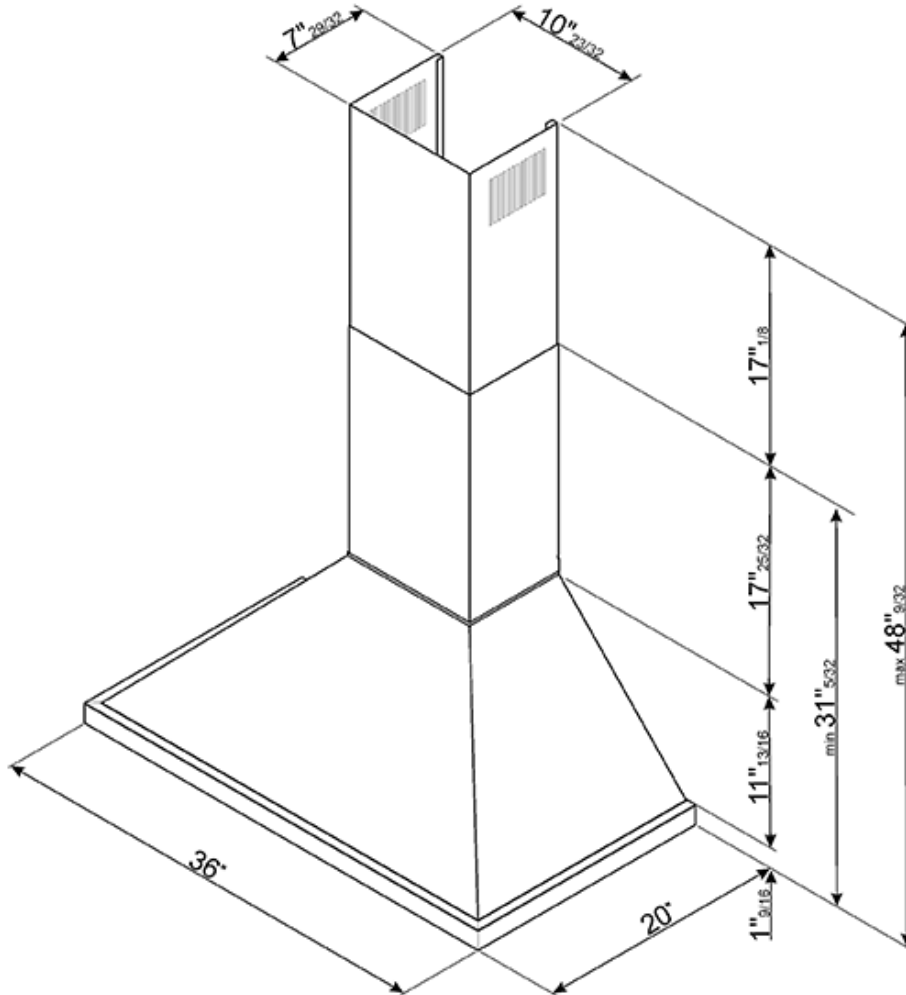

KPF36UBL

Portofino

wall mounted ventilation hood
36"
black

SMEG U.S.A. INC.
A&D BUILDING
150 EAST 58th STREET, 7th FLOOR
NEW YORK, NY, 10155
Tel. +1 212 265 5378
Fax +1 212 265 5945