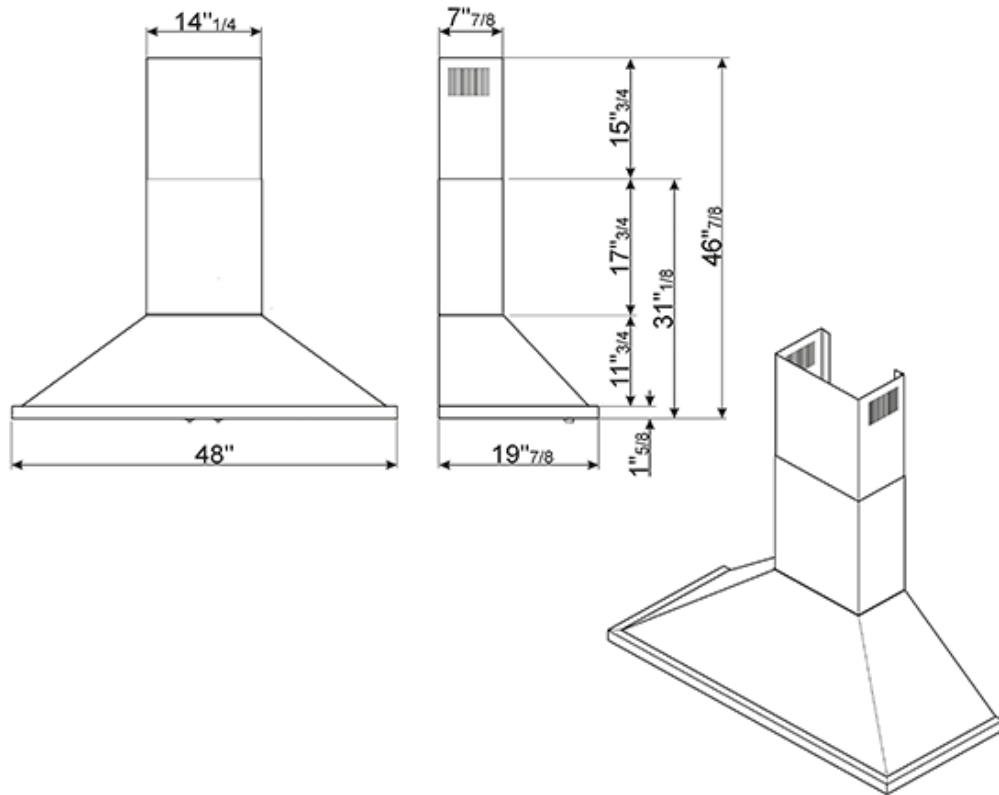

wall mounted ventilation hood
48"
red

SMEG U.S.A. INC.
A&D BUILDING
150 EAST 58th STREET, 7th FLOOR
NEW YORK, NY, 10155
Tel. +1 212 265 5378
Fax +1 212 265 5945