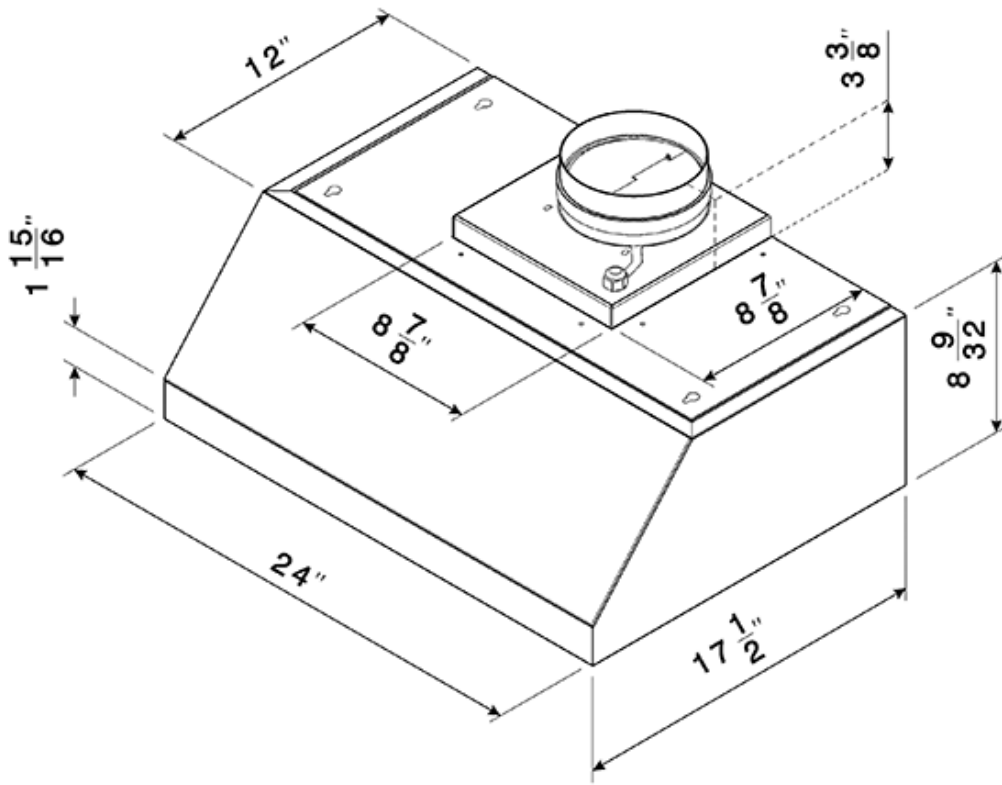

KUC24X

under cabinet hood
24"
stainless steel

SMEG U.S.A. INC.
A&D BUILDING
150 EAST 58th STREET, 7th FLOOR
NEW YORK, NY, 10155
Tel. +1 212 265 5378
Fax +1 212 265 5945