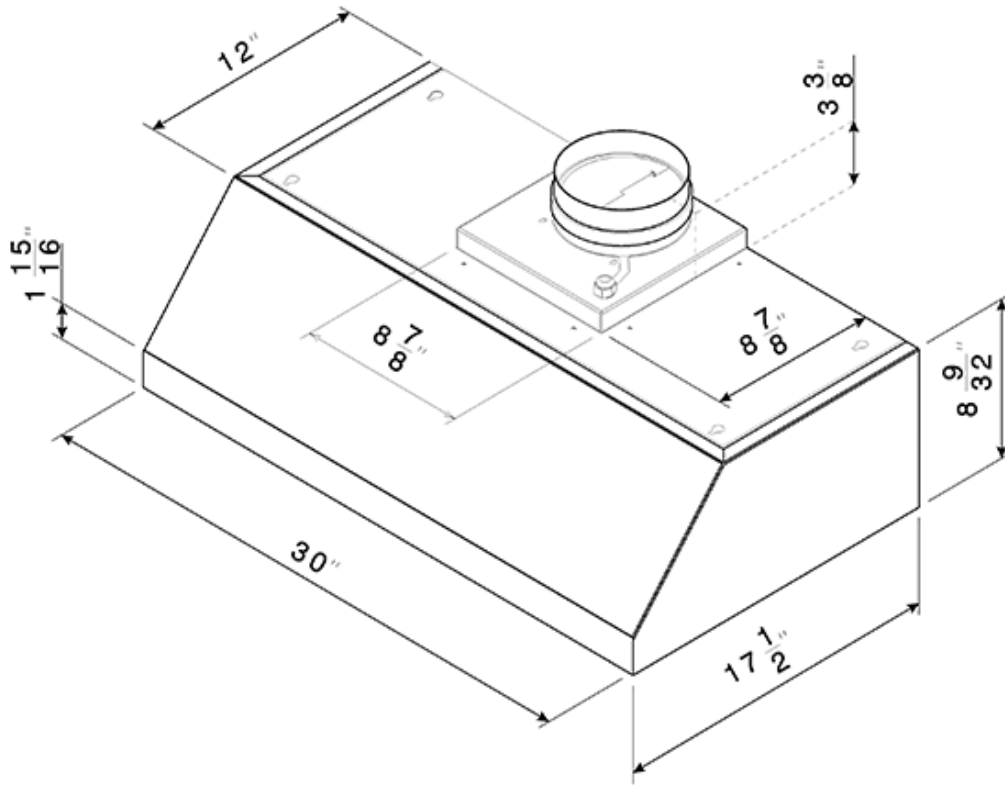

KUC30X

under cabinet hood
30"
stainless steel

SMEG U.S.A. INC.
A&D BUILDING
150 EAST 58th STREET, 7th FLOOR
NEW YORK, NY, 10155
Tel. +1 212 265 5378
Fax +1 212 265 5945