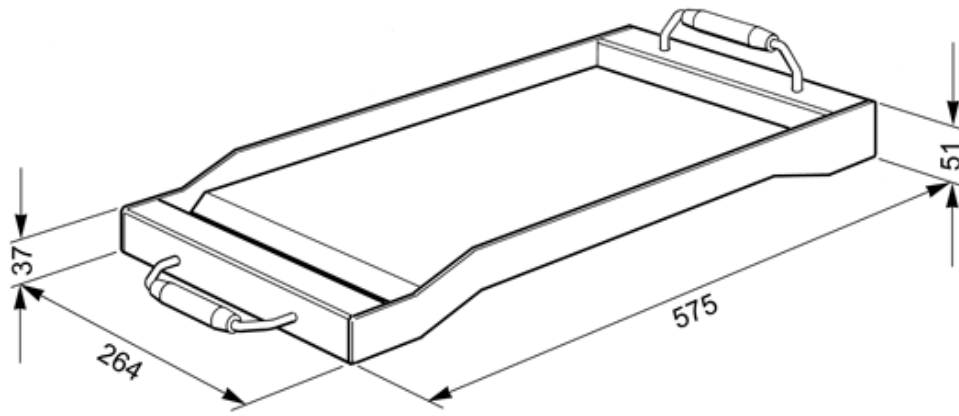

TPKX

SMEG U.S.A. INC.
A&D BUILDING
150 EAST 58th STREET, 7th FLOOR
NEW YORK, NY, 10155
Tel. +1 212 265 5378
Fax +1 212 265 5945