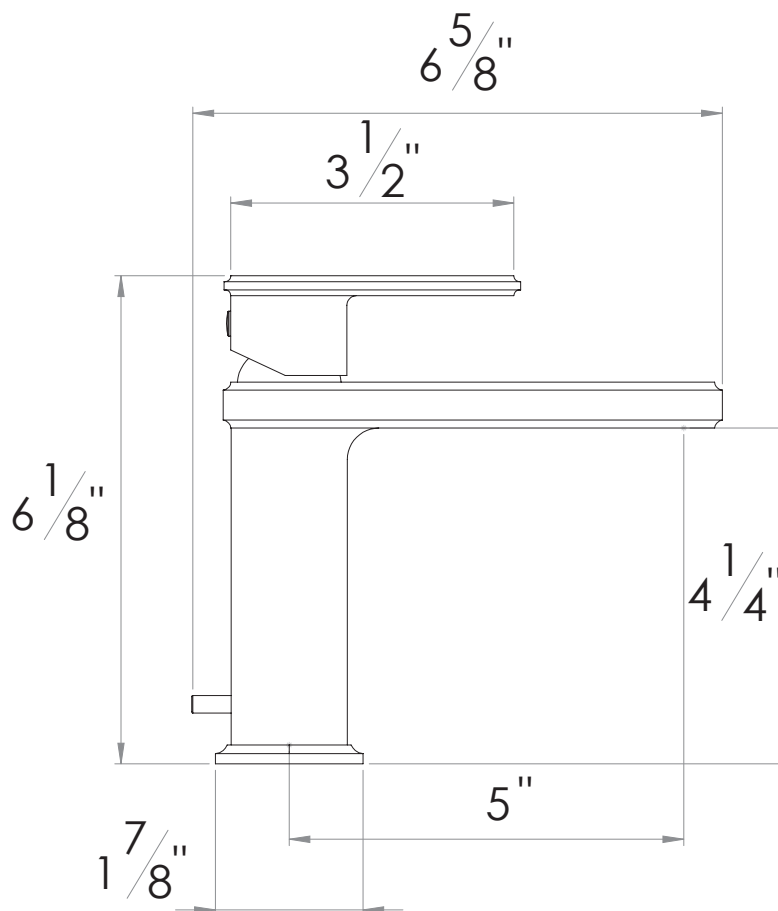

PRODUCT SPECIFICATION SHEET

ITEM # 2480MC Single control lavatory set

- "MC" style handle
- Includes pop-up drain assembly
- Single control ceramic disk cartridge
- Solid brass
- 1.2 GPM (CALGreen Compliant)
- Pre-assembled handle and valve
- 22 finishes available

The measurements shown are for reference only. Products and specifications shown are subject to change without notice.