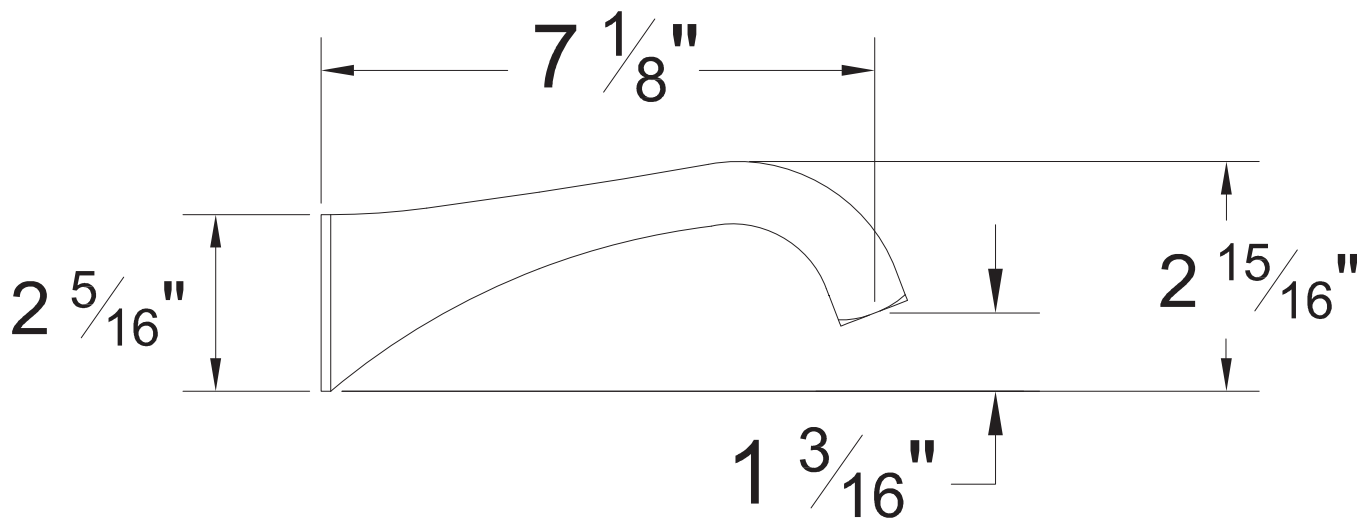

## PRODUCT SPECIFICATION SHEET

#### Tub spout

- 1/2" NPT female connection
- Spout center to wall distance 7-1/8"
- NOT RECOMMENDED TO BE USED IN ROMAN TUB APPLICATION

The measurements shown are for reference only. Products and specifications shown are subject to change without notice.