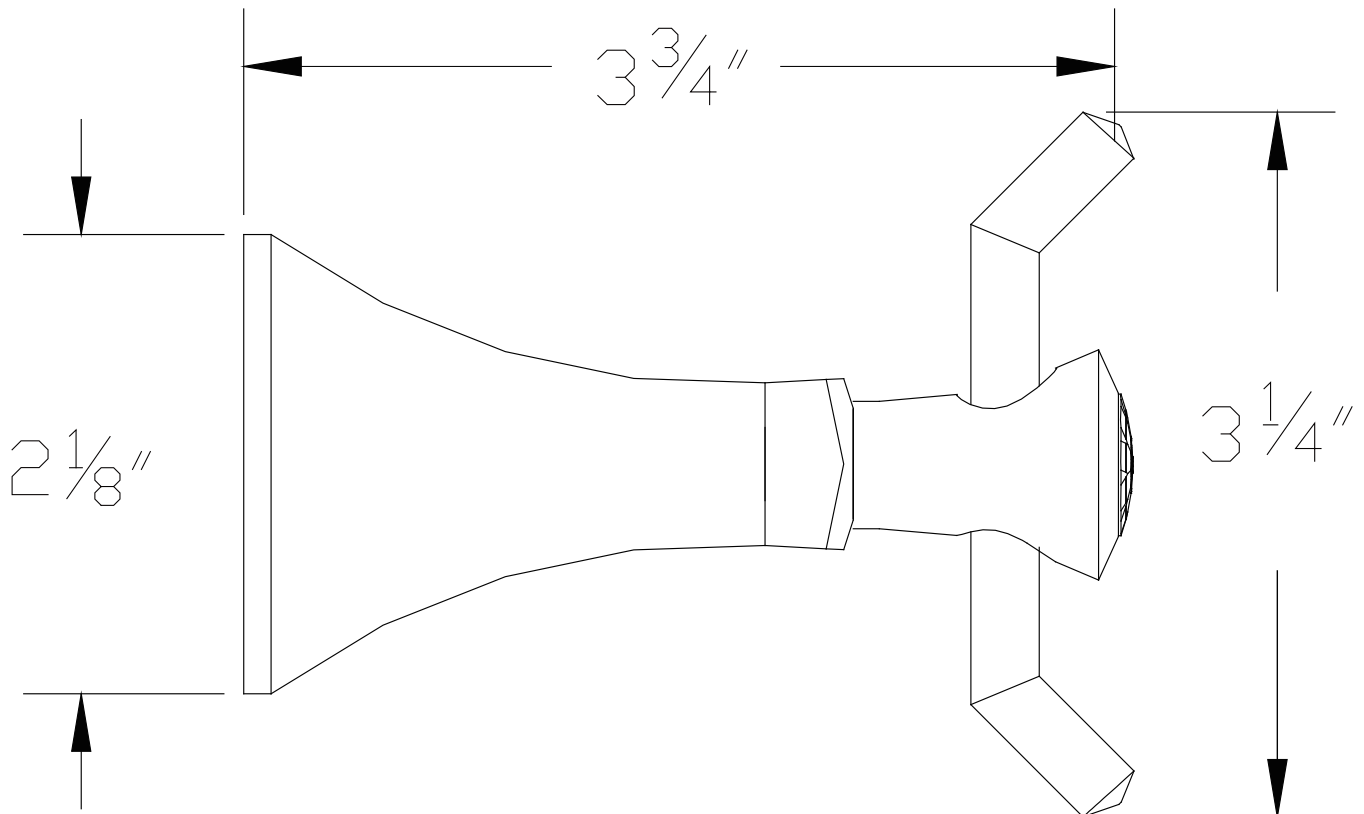

PRODUCT SPECIFICATION SHEET

ITEM # 9266DC
Robe hook

- Matches DC handles

The measurements shown are for reference only. Products and specifications shown are subject to change without notice.