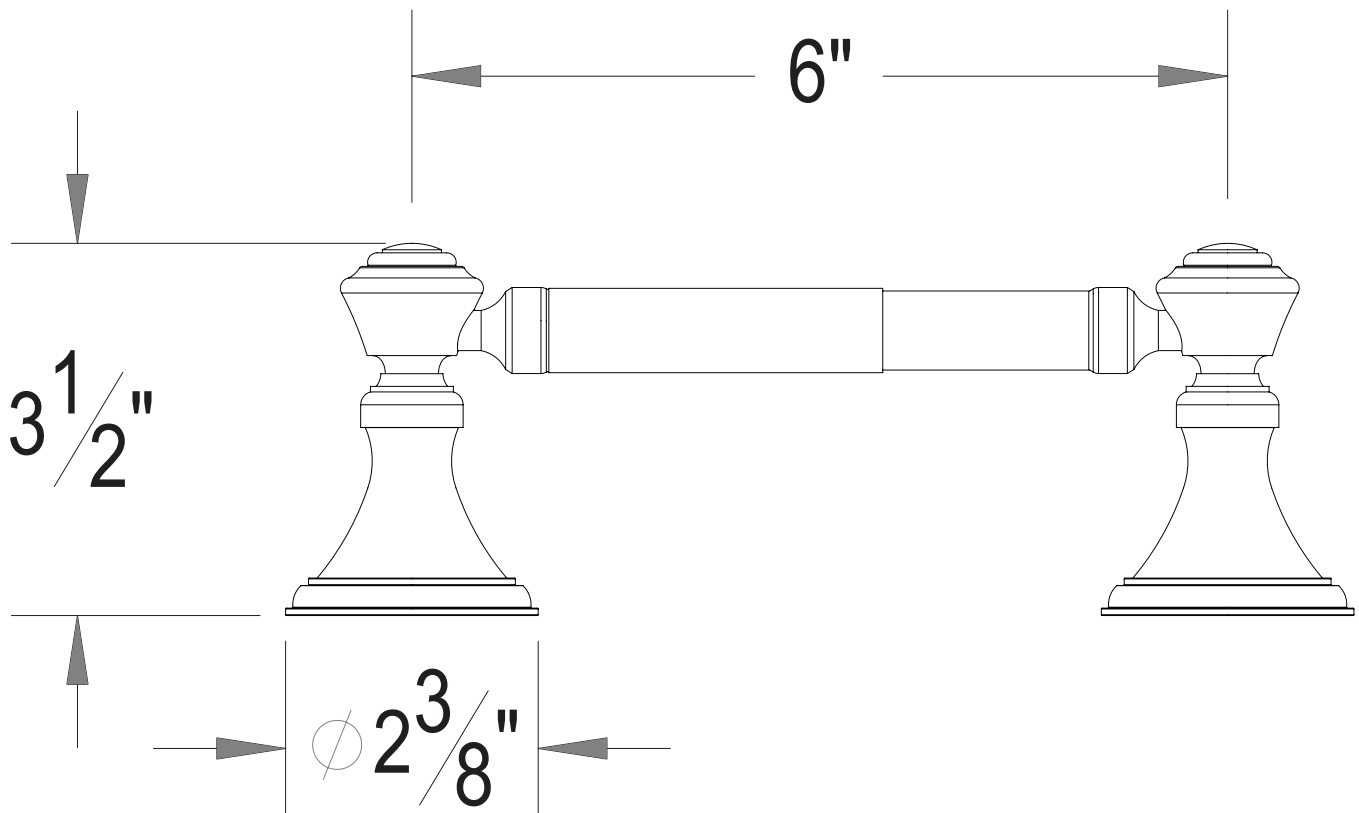

PRODUCT SPECIFICATION SHEET

ITEM # 9565KL Paper holder

- Matches KL handles

The measurements shown are for reference only. Products and specifications shown are subject to change without notice.