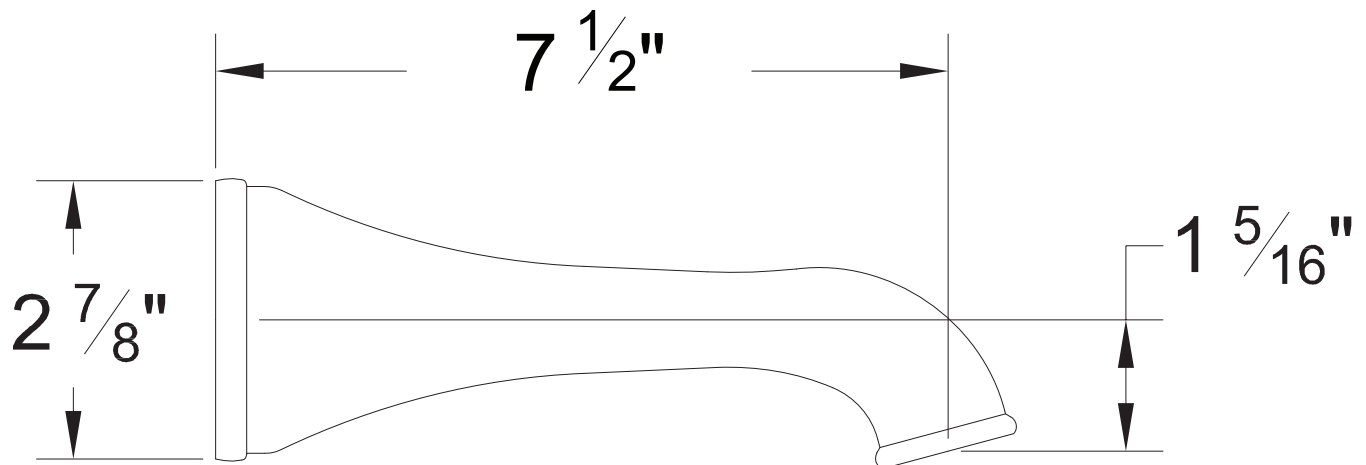

PRODUCT SPECIFICATION SHEET

ITEM # 2218ST

Tub spout

- 1/2" NPT female connection
- Spout center to wall distance 7-1/2"
- NOT RECOMMENDED TO BE USED IN ROMAN TUB APPLICATION

The measurements shown are for reference only. Products and specifications shown are subject to change without notice.