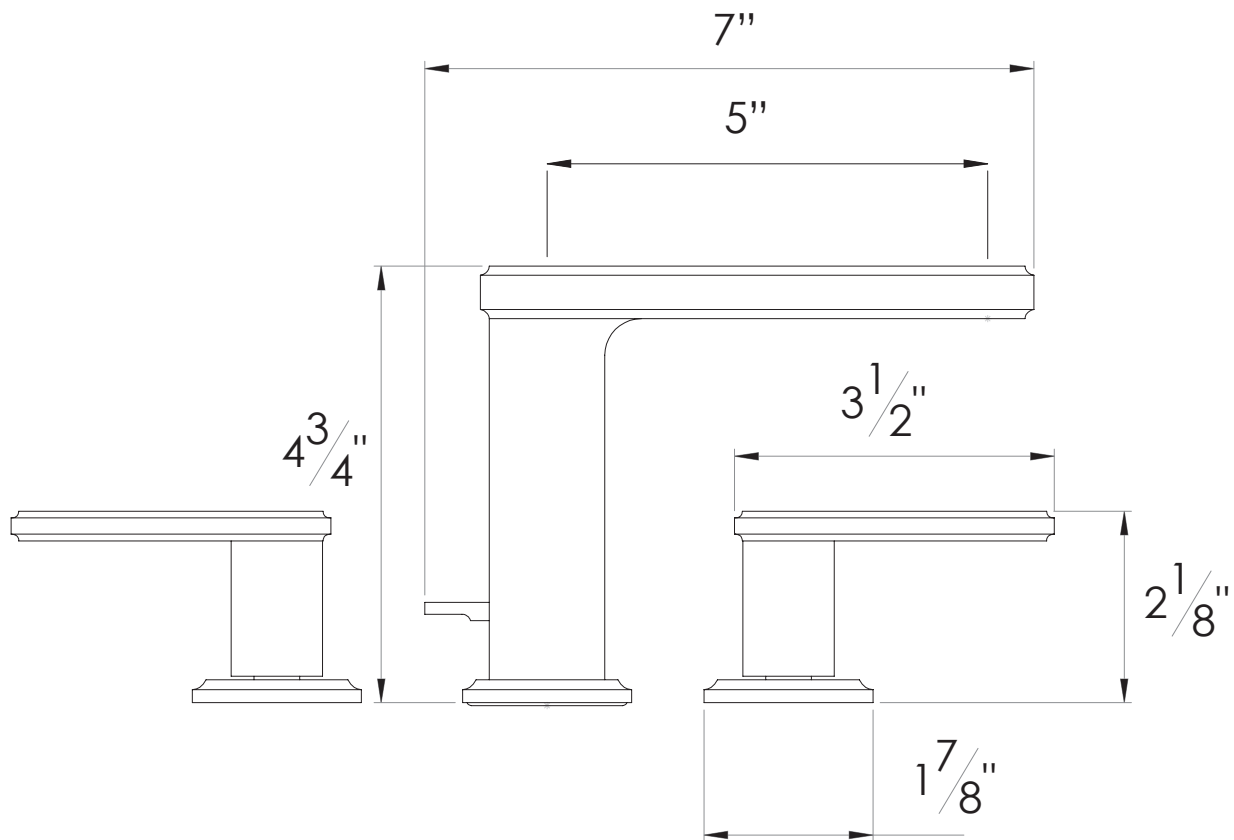

PRODUCT SPECIFICATION SHEET

ITEM # 2420MC Widespread lavatory set

- "MC" style handles
- Includes pop-up drain assembly
- Solid brass
- 1/4 turn ceramic disk cartridge
- 1.2 GPM (CALGreen Compliant)
- Pre-assembled handles and valves
- 22 finishes available

The measurements shown are for reference only. Products and specifications shown are subject to change without notice.