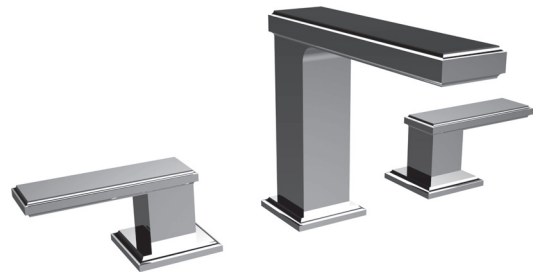

PRODUCT SPECIFICATION SHEET

ITEM # 2420MC Widespread lavatory set

- "MC" style handles
- Includes pop-up drain assembly
- Solid brass
- 1/4 turn ceramic disk cartridge
- 1.2 GPM (CALGreen Compliant)
- Pre-assembled handles and valves
- 22 finishes available