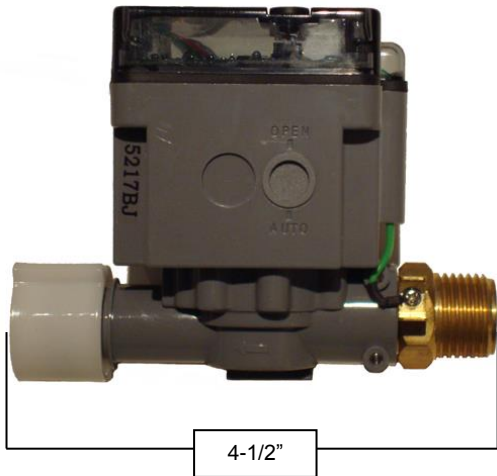

PRODUCT SPECIFICATIONS

Hands Free Faucet with Short Cixx Spout
SANS-CX-DM-S

Jan 2014

- ADA Compliant
- Custom sizes and finishes available

GPM	1.5

Jan 2014

PRODUCT SPECIFICATIONS

Hands Free Faucet with Short Cixx Spout SANS-CX-DM-S

Sensor Module
1/2" to 1/2"

Mixing valve
3/8" compression inlets
1/2" NPT outlet

Battery Pack