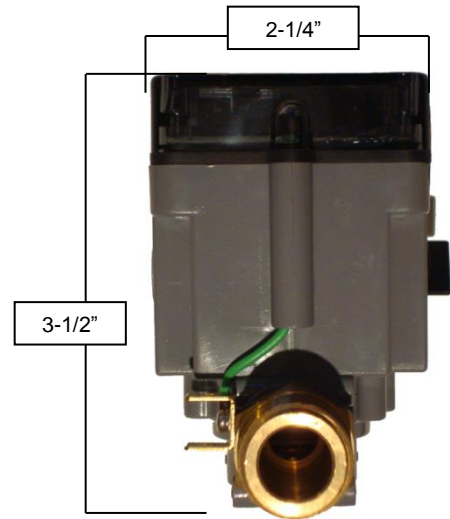

PRODUCT SPECIFICATIONS

Hands Free Faucet with Short Cixx Spout
SANS-CX-DM-S

Jan 2014

- ADA Compliant
- Custom sizes and finishes available

GPM	1.5

Jan 2014

PRODUCT SPECIFICATIONS

Hands Free Faucet with Short Cixx Spout SANS-CX-DM-S

Sensor Module
1/2" to 1/2"

Mixing valve
3/8" compression inlets
1/2" NPT outlet

Battery Pack