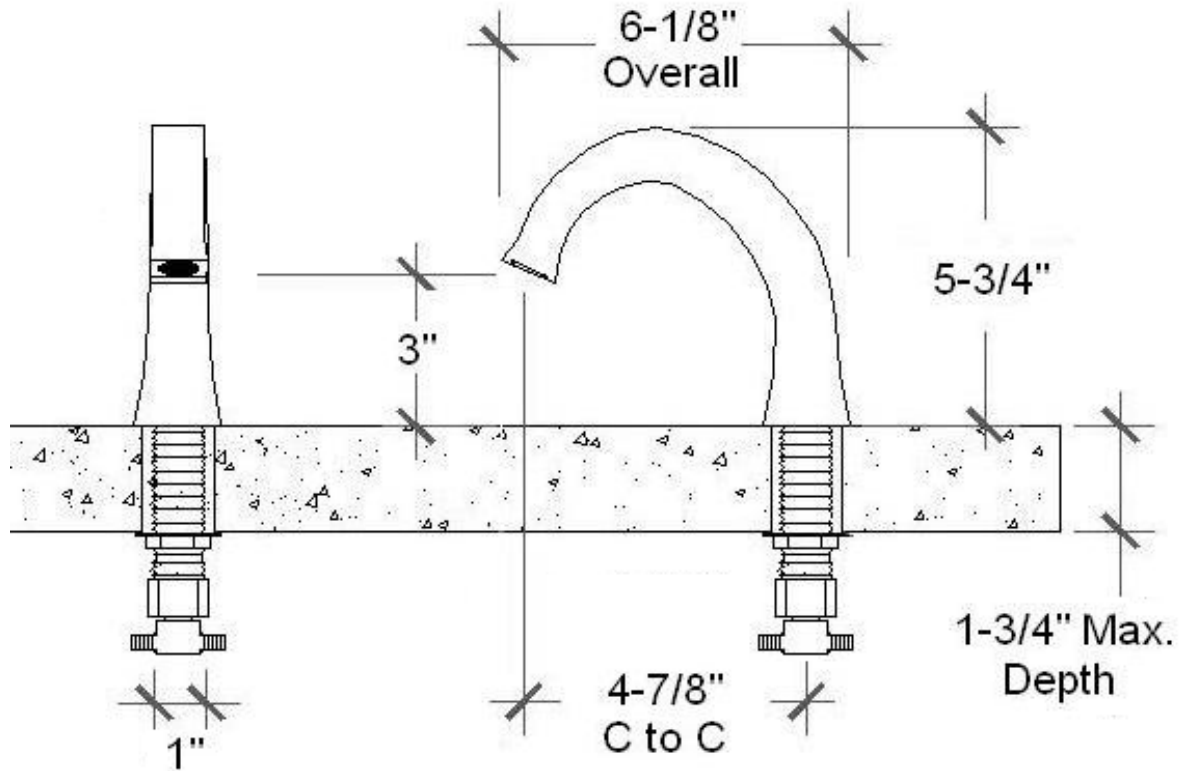

PRODUCT SPECIFICATIONS

Hands Free Faucet with Short Cixx Spout
SANS-CX-DM-S

Jan 2014

- ADA Compliant
- Custom sizes and finishes available

GPM	1.5

Jan 2014

PRODUCT SPECIFICATIONS

Hands Free Faucet with Short Cixx Spout SANS-CX-DM-S

Sensor Module
1/2" to 1/2"

Mixing valve
3/8" compression inlets
1/2" NPT outlet

Battery Pack