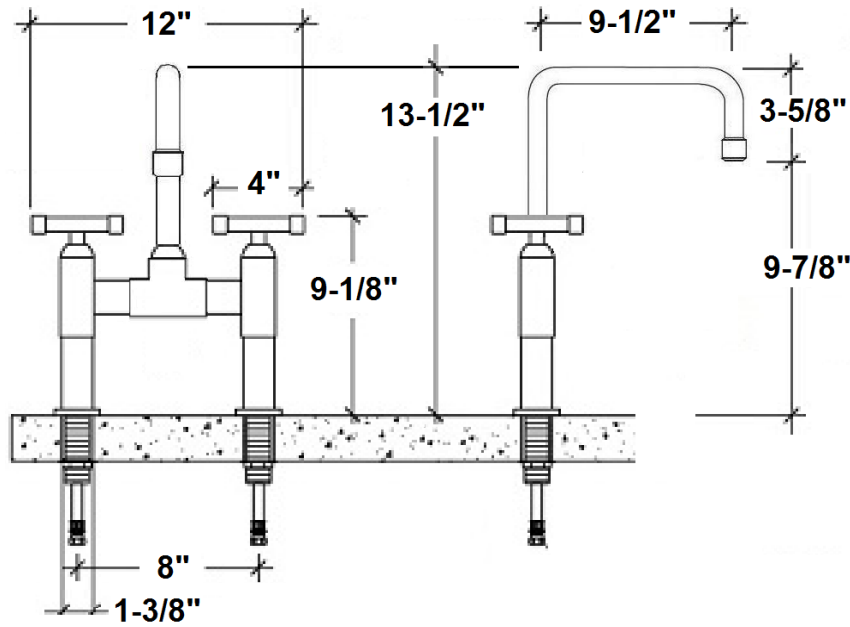

PRODUCT SPECIFICATIONS

Waterbridge Deck Faucet with Square Spout WB-DM-SQ-SW

Jan 2014

- ADA Compliant
- Swivel spout
- Offset and Cross handles available
- Custom sizes and finishes available

Connection	3/8" Compression
Valve	1/2" Ceramic
GPM	1.5