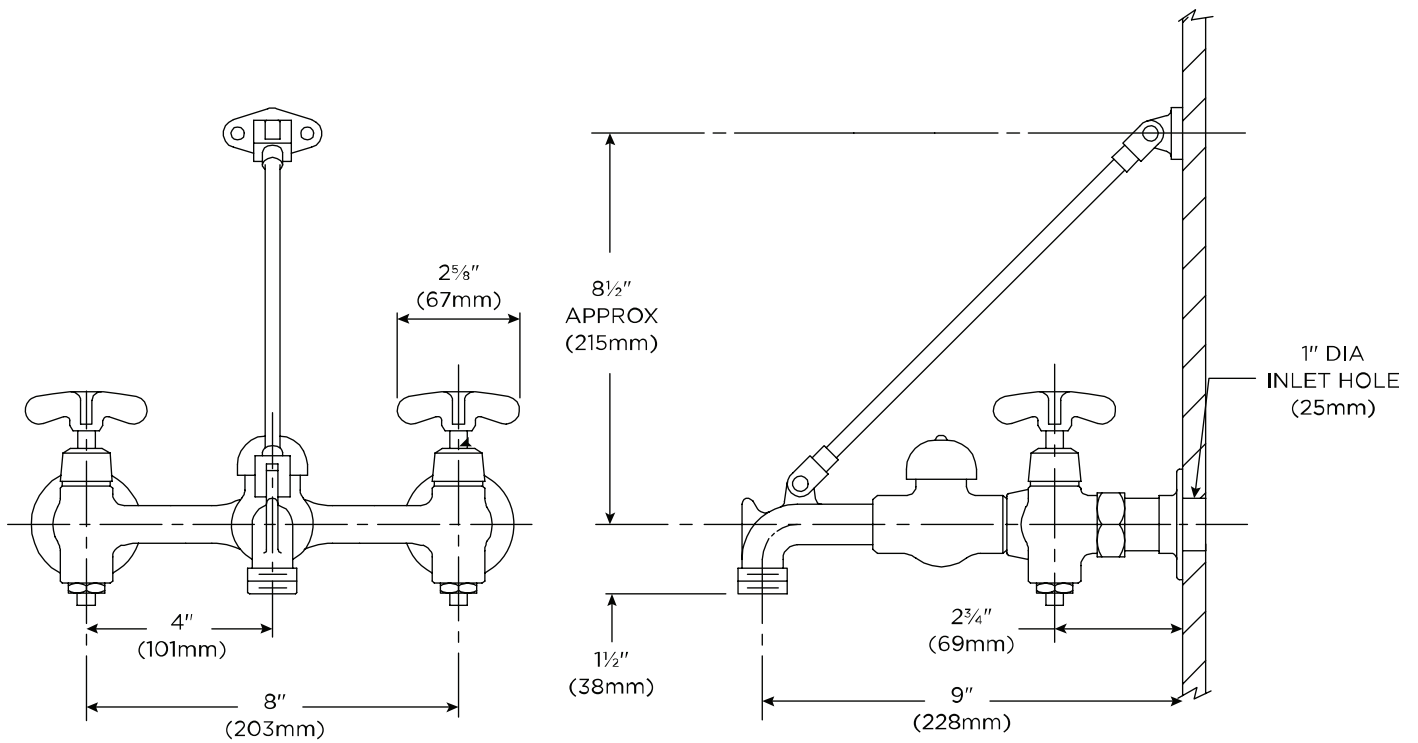

Commander® Utility Sink Faucet

MODELS:

- SC-5811: Polished chrome plated utility sink
- SC-5811-RCP: Rough polished chrome plated utility sink

FEATURES:

- Chrome plated cast brass construction
- Cast brass nozzle with 3/4" hose thread and pail hook
- Integral stops allow water shut off for servicing
- Brass vacuum breaker to prevent backflow
- 1/4 turn ceramic cartridges to ensure drip-free performance
- Vandal-resistant cross handles with color-coded indexes
- 9" from finished wall to nozzle outlet
- 8" fixed centers with adjustable threaded brass wall flanges allows 1/4" +/- adjustments
- 1/2" -14 NPT female inlets (supply lines not included)
- Brass top brace assembly with wall flange and mounting screws

HANDLE/HOSE ADD-ONS:

- A-4WRIST: 4" wrist blade handle kit
- A-5H: 5' vinyl hose with wall hook

SAFETY ADD-ONS:

- SEF-9200: Eyesaver® Drench Hose Attachment

FAUCET ADD-ONS:

- A-CK: Check valves in swivel assembly

Information continues on next page

1. All dimensions are in inches (millimeters) unless otherwise specified and are subject to change without notice. 2. Inlets are 1/2" NPT female.

Commander® Utility Sink Faucet

1. All dimensions are in inches (millimeters) unless otherwise specified and are subject to change without notice.

Architect/Engineer Approval Space:

P: 800-537-2107
F: 800-977-2747
W: WWW.SPEAKMAN.COM
R: 02-NOVEMBER 2019