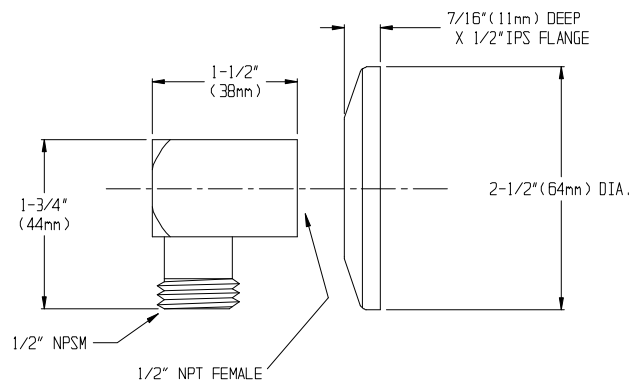

## FEATURES:

- Chrome plated brass supply ell with wall flange.
- ½" NPTF inlet.
- ½" NPSM outlet.

## DIMENSIONS:

NOTE: 1. All dimensions are in inches (millimeters) unless otherwise specified and are subject to change without notice.

Architect/Engineer Approval Space:

SPEAKMAN  
400 ANCHOR MILL ROAD  
NEW CASTLE, DE 19720