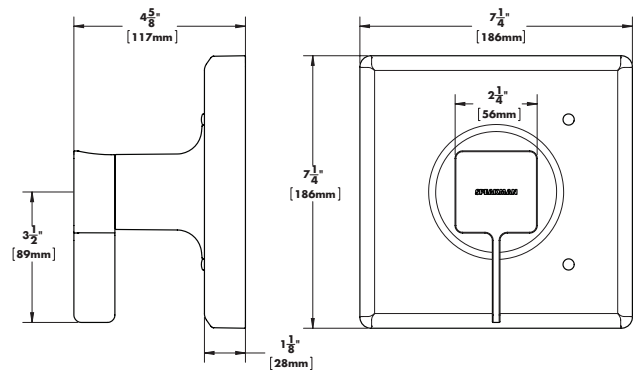

DELTA® MultiChoice®
R10000-UNBX
R10000-UNBXH F
R10000-UNWS
R10000-UN
R10000-UNWSHF

SYMMONS® Temptrol®
4000-BODY
4000-X-BODY
46-2-X-BODY

All dimensions are in inches (millimeters) unless otherwise specified and are subject to change without notice.