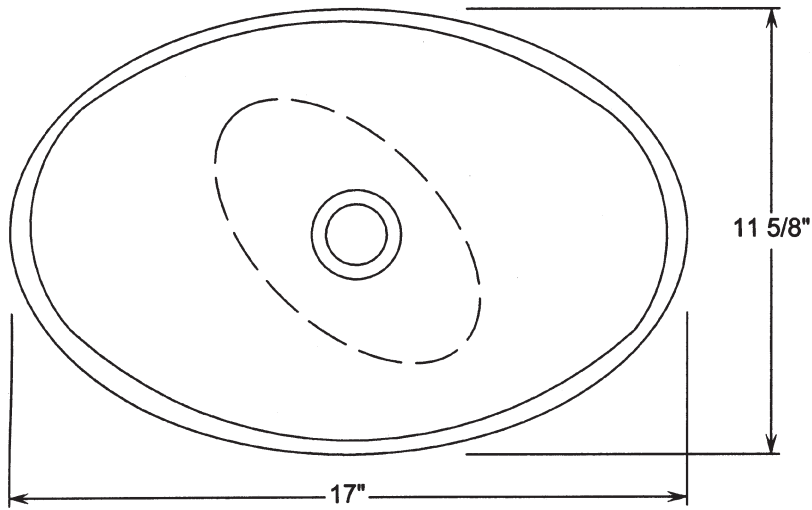

CP-18
BRONZE PAPILLON VESSEL

© 2006 STONE FOREST, INC.

TOP VIEW

Sand Cast Bronze

Available in:

Golden Bronze (GB)

Weathered Bronze (WB)

White Bronze (WHT)

Required drain use 9054D Grid Drain.

Drains are 1.25" NPT.

This can be supplied by Stone Forest at your request in matching finishes.

Do not use pop-up drains

Stone Forest bronze sinks are hand patinated. Expect variations in finish.

Please refer to bronze care and maintenance in back of binder.

Approx 20 lbs