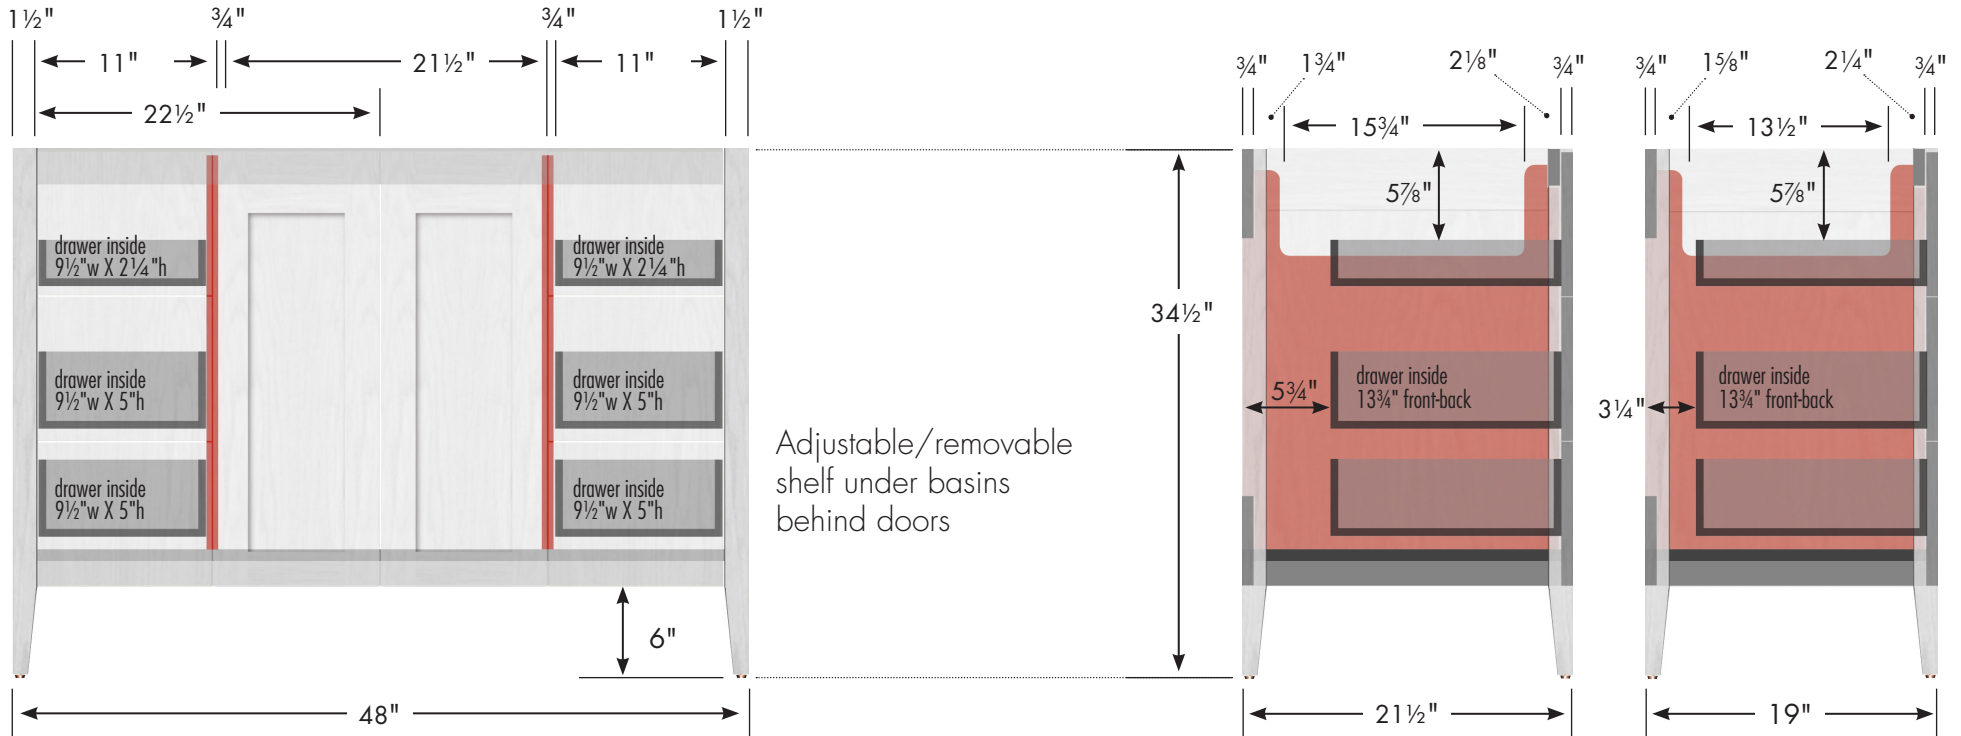

STRASSER

Specifications:

Newhalem Vanity
48" w, 34½" h

Adjustable/removable shelf under basins behind doors

internal dividers

Vanity back clear openings for plumbing
(may need to cut adjustable shelf)

48" Newhalem Vanity

48" wide
34½" tall
21½" or 19" front-to-back