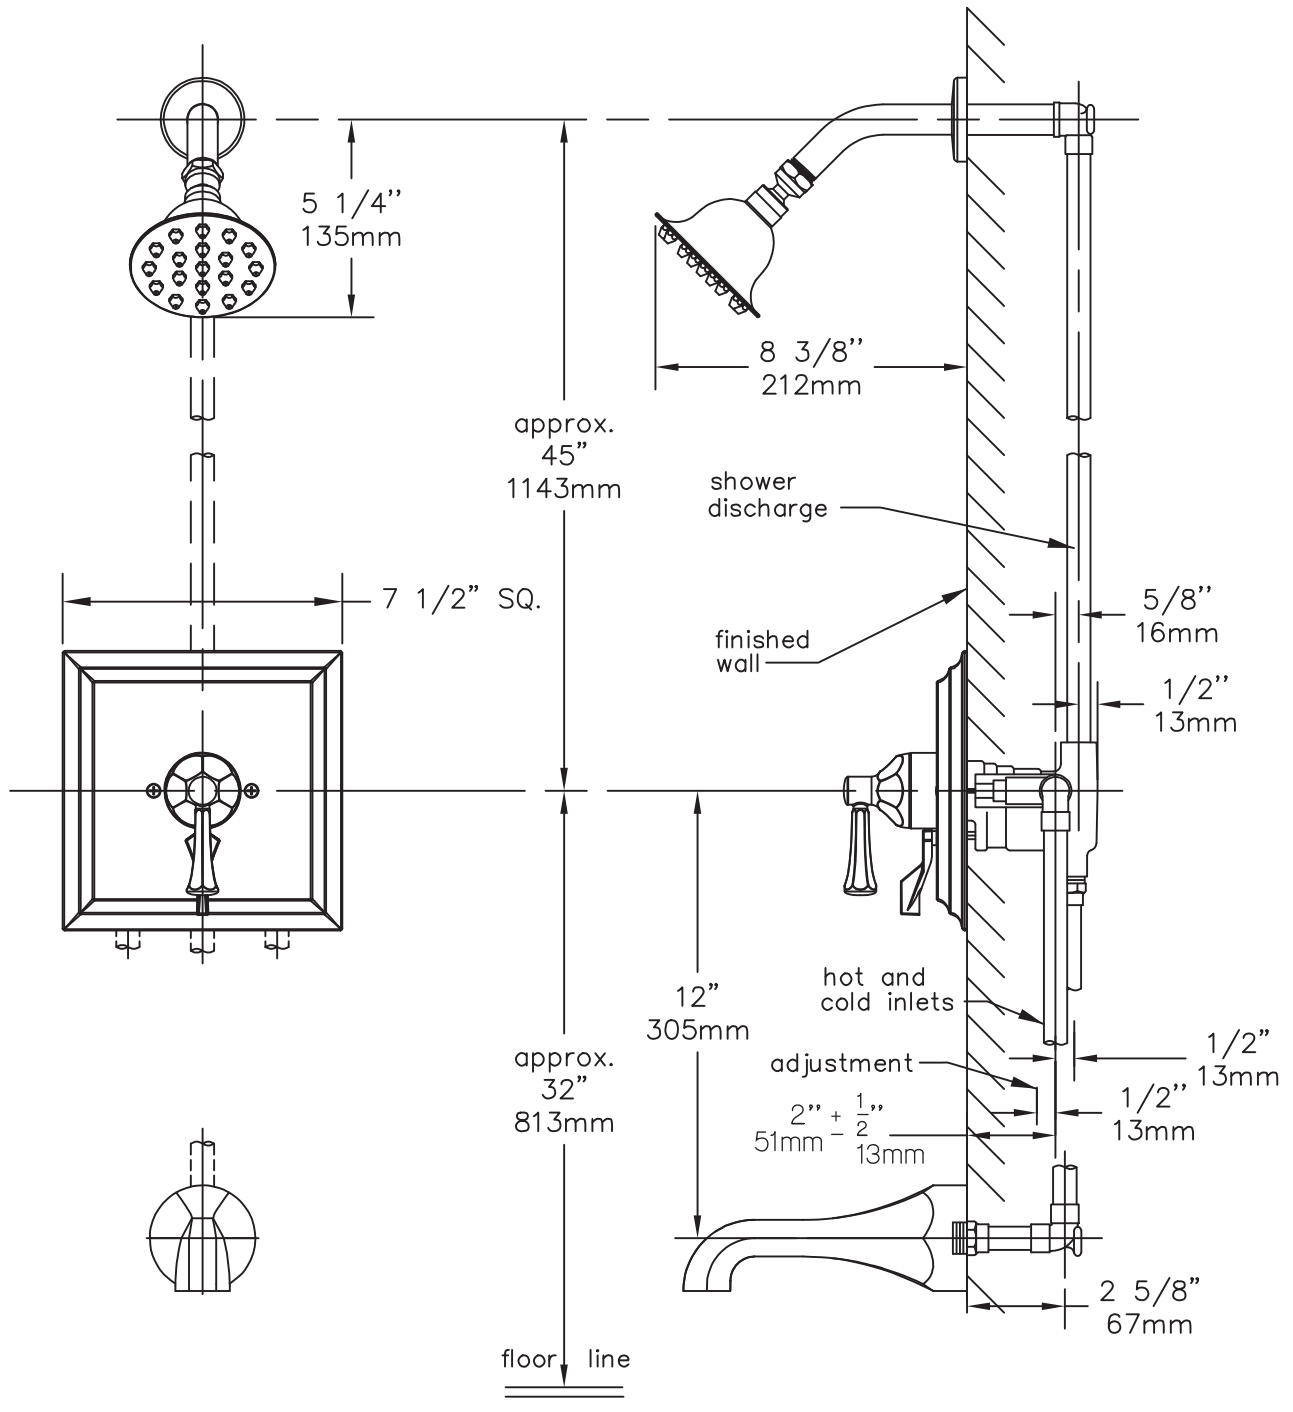

Location:

SYMMONS® Canterbury™

Tub and Shower System S-4502 Specification Submittal

Feature Highlights

- Symmons tub and shower system with lever handles.
- Symmons Temptrol® pressure balancing mixing valve with adjustable stop screw to limit handle turn.
- Secondary integral diverter/volume control handle
- Three mode shower head with arm and flange
- Flow rate 2.5 gpm (9.5 L/min)
- Tub spout
- Metal construction with polished chrome finish

Model Numbers

- S-4502..... Tub and Shower System with Symmons Temptrol® pressure balancing mixing valve p/n S-4002-BODY
- S-4502-TRM..... Trim only, valve and diverter must be ordered separately
- S-4002-BODY..... Symmons Temptrol® pressure balancing mixing valve without trim
- S-4002-X-BODY...Symmons Temptrol® pressure balancing mixing valve without trim. Valve includes integral service stops to allow water shut-off for service.

Finish Options / Modifications

Append appropriate -suffix to model number.

- STN Satin nickel
 - Polished chrome (standard finish)

Options / Modifications

Append appropriate -suffix to model number.

- IPS 1/2 inch female IPS connections on Symmons Temptrol® mixing valve
- X Symmons Temptrol® pressure balancing mixing valve includes integral service stops to allow water shut-off for service, p/n S-4002-X-BODY. (Option only applies when ordering model S-4502.)
- 2.0 2.0 (7.6 L/min) Flow rate restrictor
- 1.5 1.5 (5.7 L/min) Flow rate restrictor

Standards / Certifications

ASME A112.18.1-2005/CSA B125.1-05

Warranty

- Limited Lifetime - to the original end purchaser in consumer installations.
- 5 years - for commercial installations

Dimensions *Canterbury Tub and Shower System, S-4502*