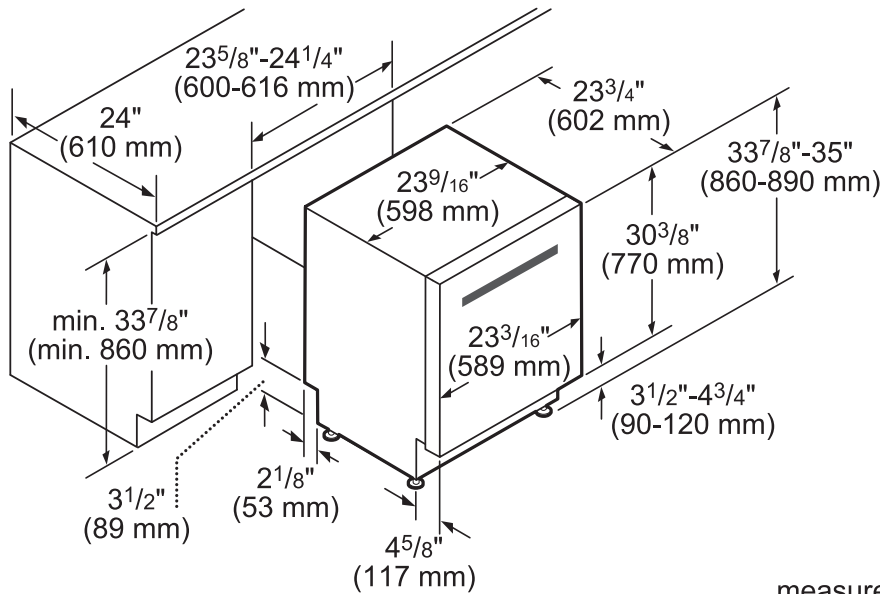

DIMENSIONS & WEIGHT

Overall Appliance Dimensions (HxWxD)	33 7/8" x 23 9/16" x 23 3/4"
Required Cutout Size (HxWxD)	33 7/8" Min. x 23 5/8" Min. x 24"
Adjustable Feet	Yes
Net Weight	109 lbs

*Certification to NSF/ANSI Standard 184 for residential dishwashers

**Accessory Kit includes Extra-Tall-Item Sprinkler, Vase / Bottle Holder, 3 Plastic Item Clips and Small Item Basket

Fine Silverware Carafe

DISHWASHER & CUTOUT DIMENSIONS

measurements in inches and mm

These warranties give you specific legal rights and you may have other rights that vary from state to state. Limited warranty from date of purchase. For complete warranty details, refer to your Use & Care manual, or ask your dealer.