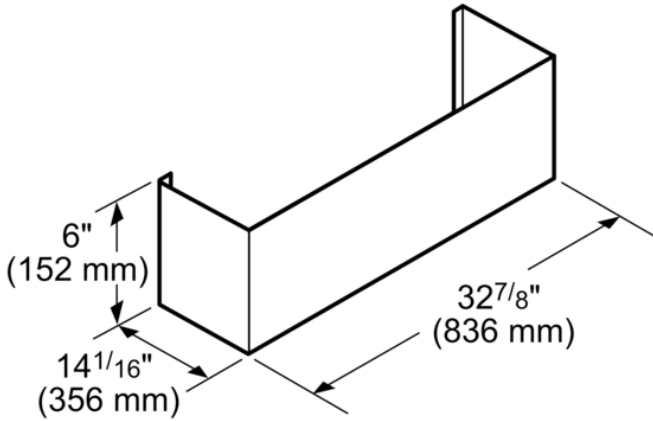

6-Inch Tall Duct Cover for Professional Chimney Wall Hood

Product Features

Notes: Please refer to installation instructions. Installation instructions are available at www.thermador.com. Specifications are correct at the time of printing. Thermador reserves the right to change product specifications and design at any time, without notice.

1 800 735 4328 | WWW.THERMADOR.COM | 1901 Main Street, Suite 600 Irvine, CA 92614

©2020 BSH HOME APPLIANCES CORPORATION, ALL RIGHTS RESERVED LITHO DATE: 05/2020

6-Inch Tall Duct Cover for Professional Chimney Wall Hood

Product Features

Product group	Accessory
Brand	Thermador
SKU	CHMHP486W
Internal article number	00000000011030268
EAN code	825225940555
Product packaging dimensions (HxWxD) (in)	13 7/8" x 35 5/8" x 16 7/8"
Net weight (lbs)	4
Gross weight (lbs)	5
UPC code	825225940555
Name of product image	MCSA00782379_CHMHP366N_def.jpg