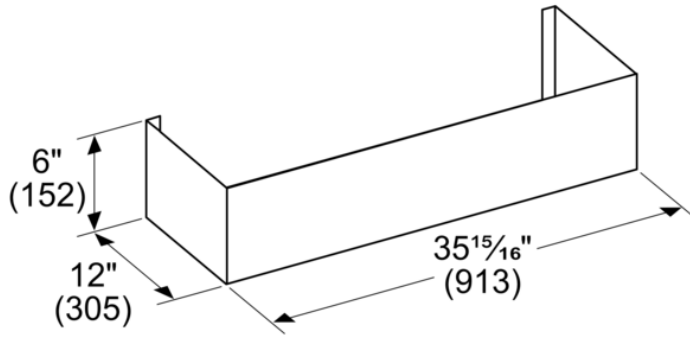

6-Inch Tall Duct Cover for Pro Wall Hoods
DC366W

Product Features

Notes: Please refer to installation instructions. Installation instructions are available at www.thermador.com. Specifications are correct at the time of printing. Thermador reserves the right to change product specifications and design at any time, without notice.

1 800 735 4328 | WWW.THERMADOR.COM | 1901 Main Street, Suite 600 Irvine, CA 92614

©2021 BSH HOME APPLIANCES CORPORATION, ALL RIGHTS RESERVED LITHO DATE: 01/2021

6-Inch Tall Duct Cover for Pro Wall Hoods
DC366W

measurements in inches (mm)

Product Features

	Accessory
Brand	Thermador
SKU	DC366W
Internal article number	00000000000778294
EAN code	825225940593
Product packaging dimensions (HxWxD) (in)	16 1/8" x 40 1/8" x 10 5/8"
	10
	11
UPC code	825225940593
Product image	MCSA00782379_CHMHP366N_def.jpg