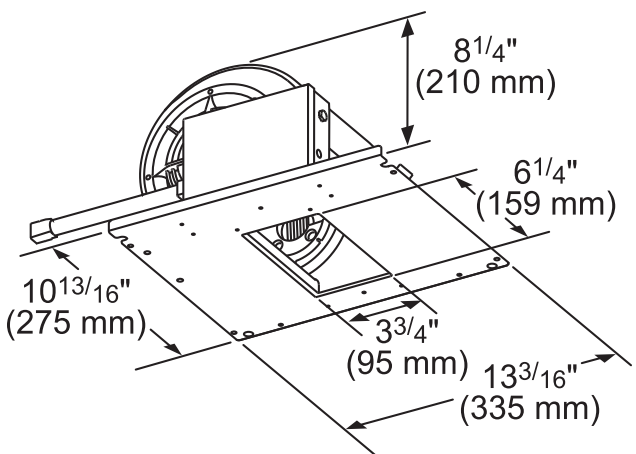

REMOTE BLOWERS (MOUNTED TO ROOF OR EXTERNAL WALL)

VTR630W-600 CFM

VTR1030W-1000 CFM

measurements in inches and mm

measurements in inches and mm

VTR1330W-1300 CFM

measurements in inches and mm

PH36HWS
24-INCH DEPTH WALL HOOD
(36-INCH WIDTH)
PROFESSIONAL® SERIES

INLINE BLOWERS (MOUNTED BETWEEN KITCHEN AND EXTERNAL WALL)

VTI610W-600 CFM

measurements in inches and mm

VTI1010W-1000 CFM

measurements in inches and mm

INTEGRATED BLOWERS (MOUNTED IN HOOD)

VTN630W-600 CFM

measurements in inches (mm)