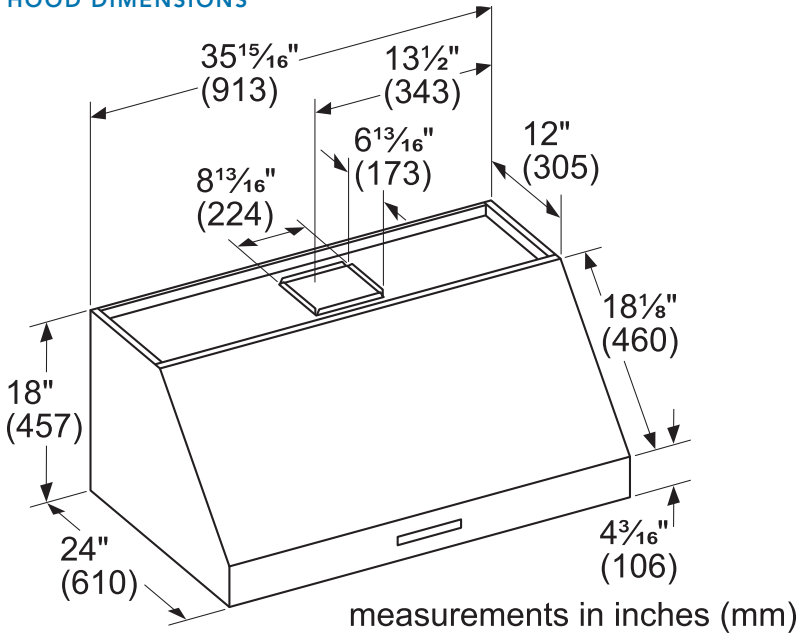

PH36HWS
24-INCH DEPTH WALL HOOD
(36-INCH WIDTH)
PROFESSIONAL® SERIES

HOOD DIMENSIONS

OPTIONAL ACCESSORIES

36" WIDE DUCT COVER

Stainless steel duct cover for wall hood applications