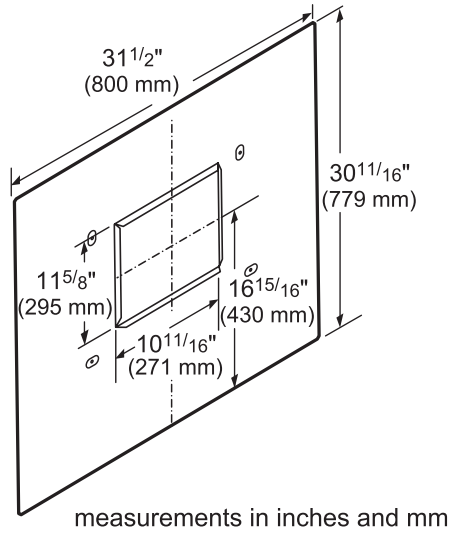

VTN1090R-1000 CFM

measurements in inches and mm

PH36HWS
24-INCH DEPTH WALL HOOD
(36-INCH WIDTH)
PROFESSIONAL® SERIES

REMOTE BLOWER ACCESSORIES

ROOFPLATE-RFPLT600P

ROOFPLATE-RFPLT1000P

EXTNCB25W

For use with the following Inline and Remote Blowers: VTR630W, VTR1030W, VTR1330W, VTI610W, VTI1010W