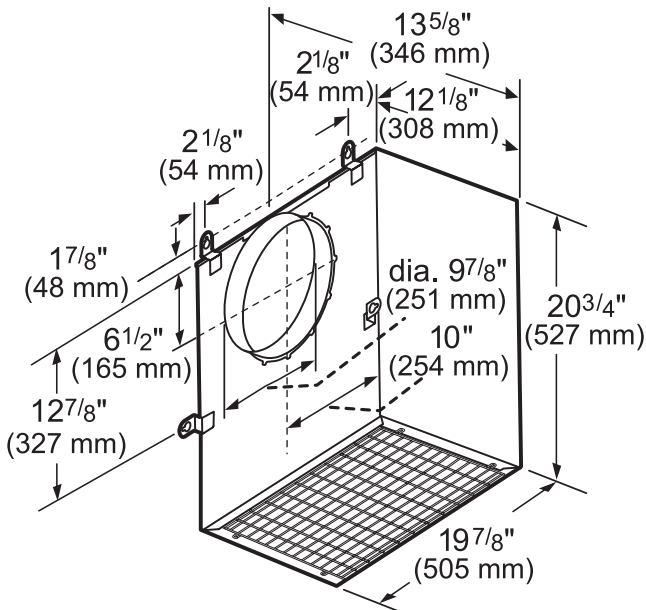

REMOTE BLOWERS (MOUNTED TO ROOF OR EXTERNAL WALL)

VTR630W-600 CFM

VTR1030W-1000 CFM

measurements in inches and mm

measurements in inches and mm

VTR1330W-1300 CFM

measurements in inches and mm

PH36HWS
24-INCH DEPTH WALL HOOD
(36-INCH WIDTH)
PROFESSIONAL® SERIES