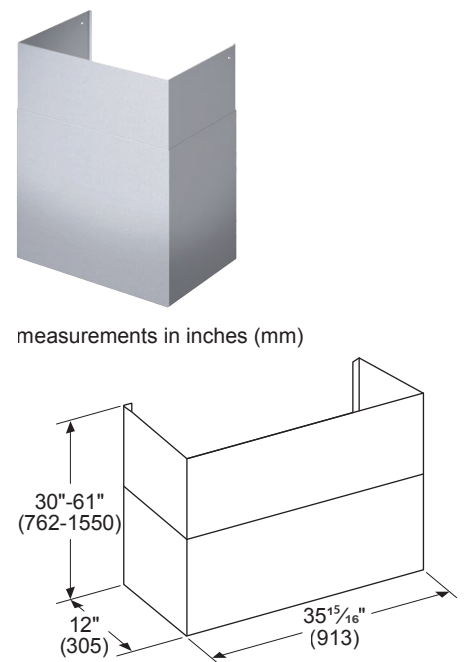

Stainless steel duct cover for wall hood applications

DC366W 6" TALL

DC3689W
TELESCOPING FOR 8'-9' CEILINGS

DC361012W
TELESCOPING FOR 10'-12' CEILINGS

REMOTE CONTROL PANEL REMCPW

Convenience at your fingertips: The remote control accessory offers the freedom to extend your hood controls to a more reachable spot