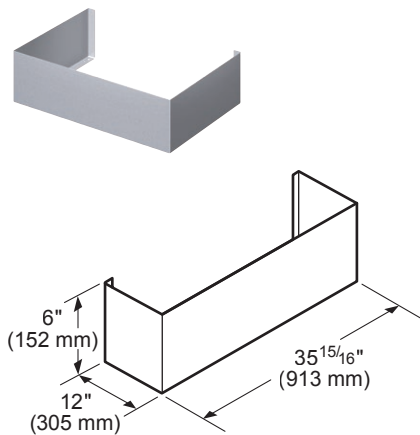

DC366W 6" TALL