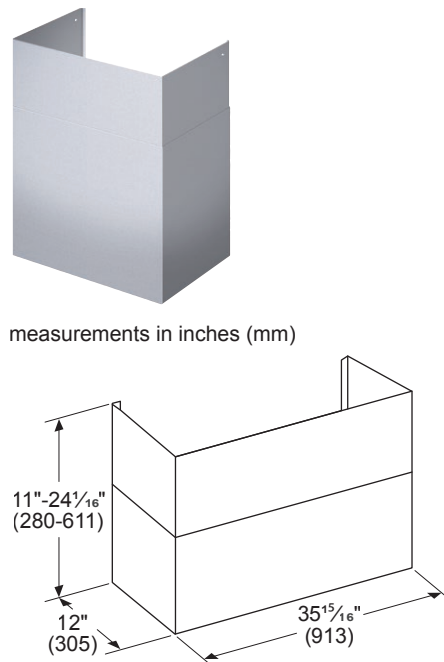

DC3689W
TELESCOPING FOR 8'-9' CEILINGS