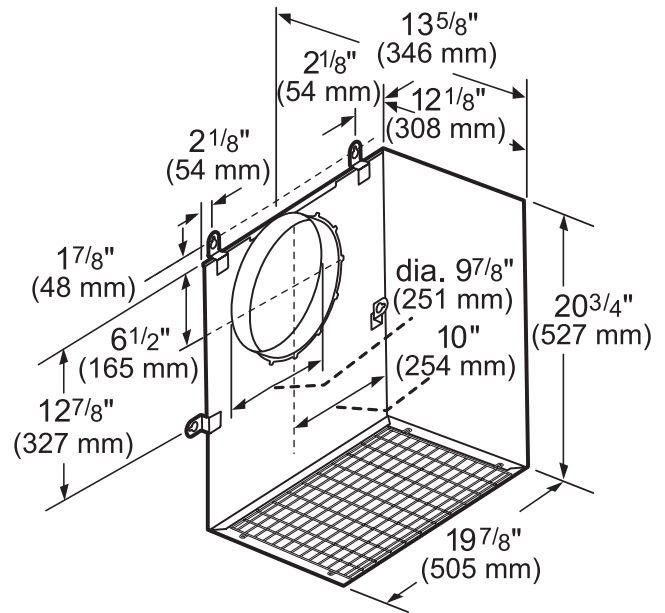

PH36HWS

24-INCH DEPTH WALL HOOD

(36-INCH WIDTH)

PROFESSIONAL® SERIES

MODEL	DESCRIPTION		ELECTRIC LOAD						
			VTN630W	VTN1090R	VTI610W	VTI1010W	VTR630W	VTR1030W	VTR1330W
PH36HWS	36" Harmony Wall Hood	Amps	4	7.4	5.9	7.8	5.9	7.8	11.3
		Watts	480	888	708	936	708	936	1,356

REMOTE BLOWERS (MOUNTED TO ROOF OR EXTERNAL WALL)

VTR630W-600 CFM

VTR1030W-1000 CFM

measurements in inches and mm

measurements in inches and mm

VTR1330W-1300 CFM

measurements in inches and mm

PH36HWS
24-INCH DEPTH WALL HOOD
(36-INCH WIDTH)
PROFESSIONAL® SERIES