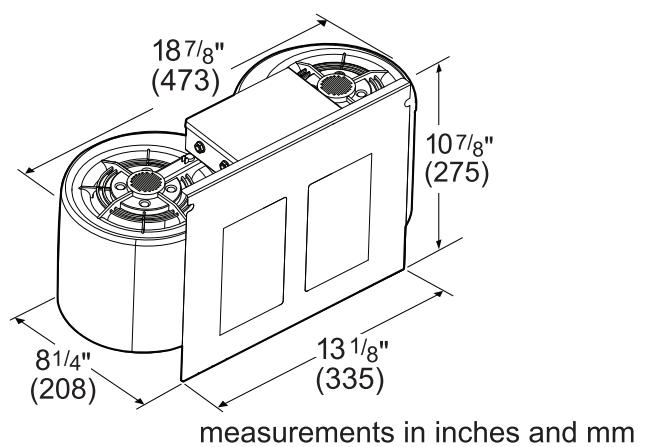

measurements in inches and mm