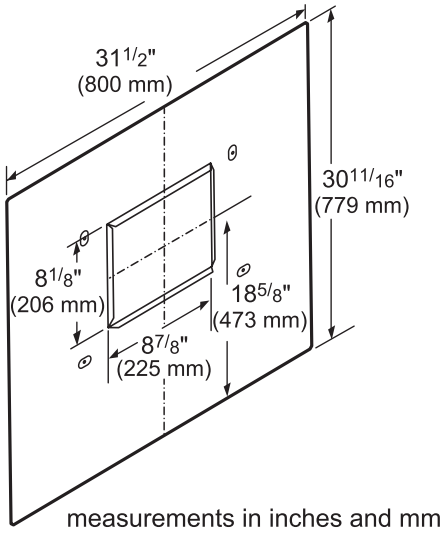

VTN1090R-1000 CFM

measurements in inches and mm

PH36HWS
24-INCH DEPTH WALL HOOD
(36-INCH WIDTH)
PROFESSIONAL® SERIES

REMOTE BLOWER ACCESSORIES

ROOFPLATE-RFPLT600P

ROOFPLATE-RFPLT1000P

EXTNCB25W

For use with the following Inline and Remote Blowers: VTR630W, VTR1030W, VTR1330W, VTI610W, VTI1010W