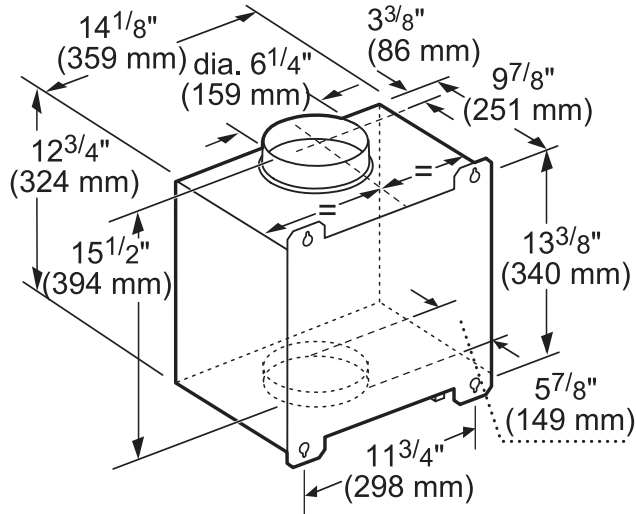

PH36HWS
24-INCH DEPTH WALL HOOD
(36-INCH WIDTH)
PROFESSIONAL® SERIES

INLINE BLOWERS (MOUNTED BETWEEN KITCHEN AND EXTERNAL WALL)

VTI610W-600 CFM

measurements in inches and mm

VTI1010W-1000 CFM