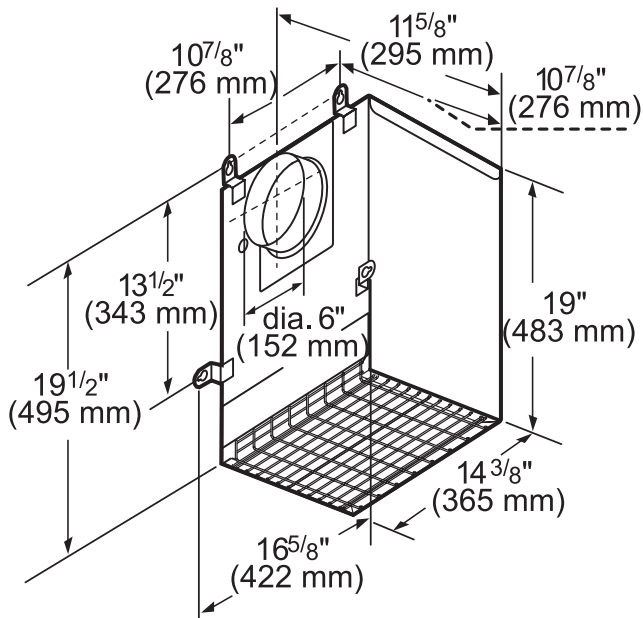

PH36HWS

24-INCH DEPTH WALL HOOD

(36-INCH WIDTH)

PROFESSIONAL® SERIES

MODEL	DESCRIPTION		ELECTRIC LOAD						
			VTN630W	VTN1090R	VTI610W	VTI1010W	VTR630W	VTR1030W	VTR1330W
PH36HWS	36" Harmony Wall Hood	Amps	4	7.4	5.9	7.8	5.9	7.8	11.3
		Watts	480	888	708	936	708	936	1,356

REMOTE BLOWERS (MOUNTED TO ROOF OR EXTERNAL WALL)

VTR630W-600 CFM

VTR1030W-1000 CFM

measurements in inches and mm

measurements in inches and mm

VTR1330W-1300 CFM

measurements in inches and mm

PH36HWS
24-INCH DEPTH WALL HOOD
(36-INCH WIDTH)
PROFESSIONAL® SERIES