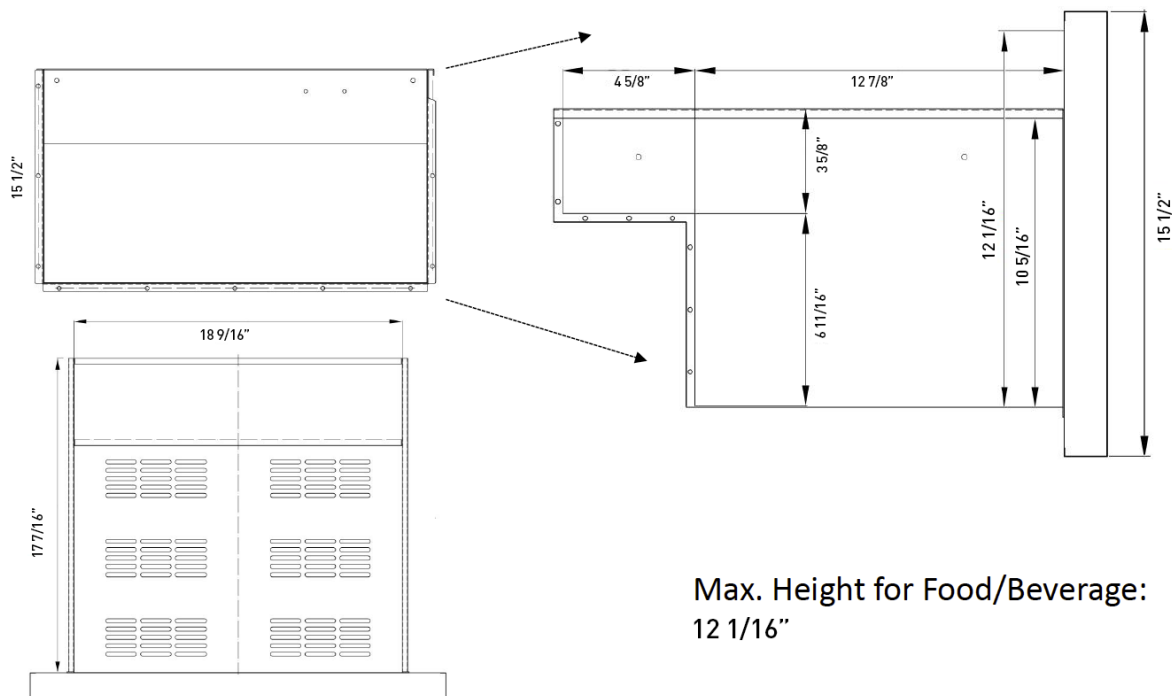

PRODUCT DIMENSIONS

Depth (Excluding Handles)	25 7/8"
Depth (Less Door)	21 3/8"
Height to Top of Door Hinge (in.)	34 3/16"
Product Depth (in.)	23 3/8"
Product Width (in.)	23 1/2"
Depth (Including Handles)	23 3/8"
Height to Top of Refrigerator (in.)	34 3/16"
Product Height (in.)	34 3/16"
Refrigerator Width (In.)	23 1/2"

WARRANTY: TWO YEAR PARTS AND LABOR

TOP DRAWER

Max. Height for Food/Beverage:
10 1/2"

BOTTOM DRAWER

Max. Height for Food/Beverage:
12 1/16"