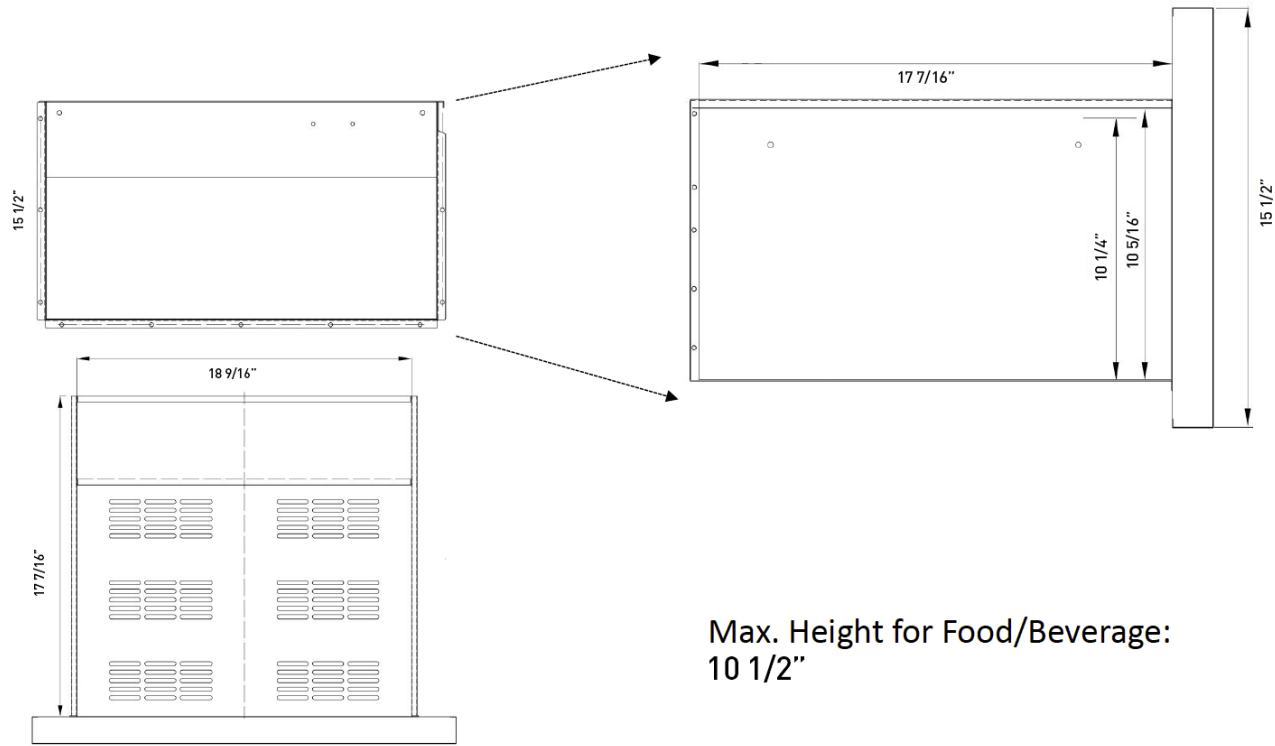

PRODUCT DIMENSIONS

Depth (Excluding Handles)	25 7/8"
Depth (Less Door)	21 3/8"
Height to Top of Door Hinge (in.)	34 3/16"
Product Depth (in.)	23 3/8"
Product Width (in.)	23 1/2"
Depth (Including Handles)	23 3/8"
Height to Top of Refrigerator (in.)	34 3/16"
Product Height (in.)	34 3/16"
Refrigerator Width (In.)	23 1/2"

WARRANTY: TWO YEAR PARTS AND LABOR

TOP DRAWER

Max. Height for Food/Beverage:
10 1/2"

BOTTOM DRAWER

Max. Height for Food/Beverage:
12 1/16"