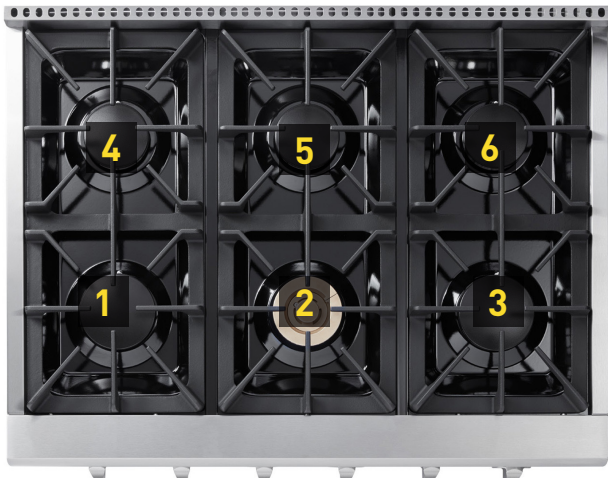

Product: 36 Inch Gas Rangetop

Model Number: HRT3618U / HRT3618ULP

TECHNICAL DETAILS

Appliance Type	Gas Cooktop
Fuel Type	Gas
Ignition Type	Electrical
Cooktop Control Type	Standard Dial Control
Control Location	Front Control
Color/Finish	Stainless Steel
Knobs Material	Metal Knob - Acrylic Trim Ring for Blue LED
Commercial/Residential	Residential

FEATURES & BENEFITS

- + **Six Burners** - From a high-powered 18,000 BTU burner to a steady 650 BTU simmer function, this rangetop provides the power you need for large family meals and the consistent low heat desired for cooking delicate sauces or melting chocolate
- + **LED Lights** - Brilliant blue LED control panel lights add a bold, stylish touch to your professional rangetop and indicate when the burners are on for safer cooking.
- + **Pro-style Knobs** - Die cast metal burner controls provide easy access to precise flame settings.
- + **Continuous Grates** - Heavy-duty continuous cast iron grates allow for easy movement of pans between burners.
- + **Porcelain Spill Tray** - Black porcelain spill tray on cook top provides a professional look and makes cleaning quick and easy.
- + **Automatic Electric Ignition** - Eliminates the need to manually light the burners and saves money by using less gas than a standing pilot range.

BURNER PERFORMANCE

Total Burners	6
[1] Front Left Burner	18,000 BTU
[2] Front Middle Burner	15,000 BTU
[3] Front Right Burner	18,000 BTU
[4] Rear Left Burner	12,000 BTU
[5] Rear Middle Burner	12,000 BTU
[6] Rear Right Burner	12,000 BTU

WARRANTY: TWO YEAR PARTS AND LABOR

PRODUCT DIMENSIONS

Product Width (in.)	36
Product Depth (in.)	28.4
Product Height (in.)	8.7
Cut-Out Left to Right Width (in.)	36.19
Cut-Out Front to Back Depth (in.)	24
Cut-Out Height (in.)	7.88