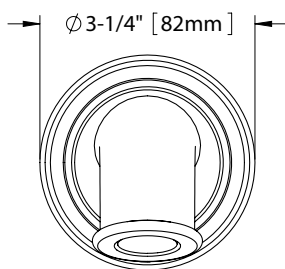

### PRODUCT SPECIFICATION

---

The tub spout shall have a laminar flow. Product shall feature brass construction. Product shall have 1/2" NPT connection. Product shall be TOTO Model TS220E#\_\_\_\_\_.

## SPECIFICATIONS

- Warranty Lifetime Limited Warranty (Residential Use)  
One Year (Commercial Use)
- Material Brass
- Shipping Weight 2.75 lbs.
- Shipping Dimensions 9-1/4"L x 4"W x 3-1/2"H

**TOTO**®

*These dimensions and specifications are subject to change without notice*