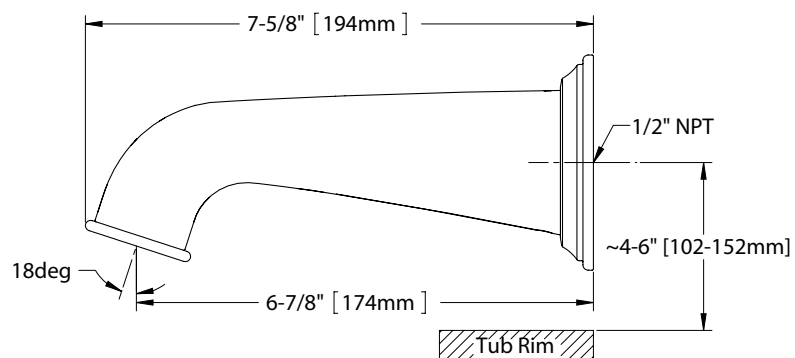

### PRODUCT SPECIFICATION

---

The tub spout shall have a laminar flow. Product shall feature brass construction. Product shall have 1/2" NPT connection. Product shall be TOTO Model TS220E#\_\_\_\_\_.

## SPECIFICATIONS

- Warranty Lifetime Limited Warranty (Residential Use)  
One Year (Commercial Use)
- Material Brass
- Shipping Weight 2.75 lbs.
- Shipping Dimensions 9-1/4"L x 4"W x 3-1/2"H

**TOTO**®

*These dimensions and specifications are subject to change without notice*