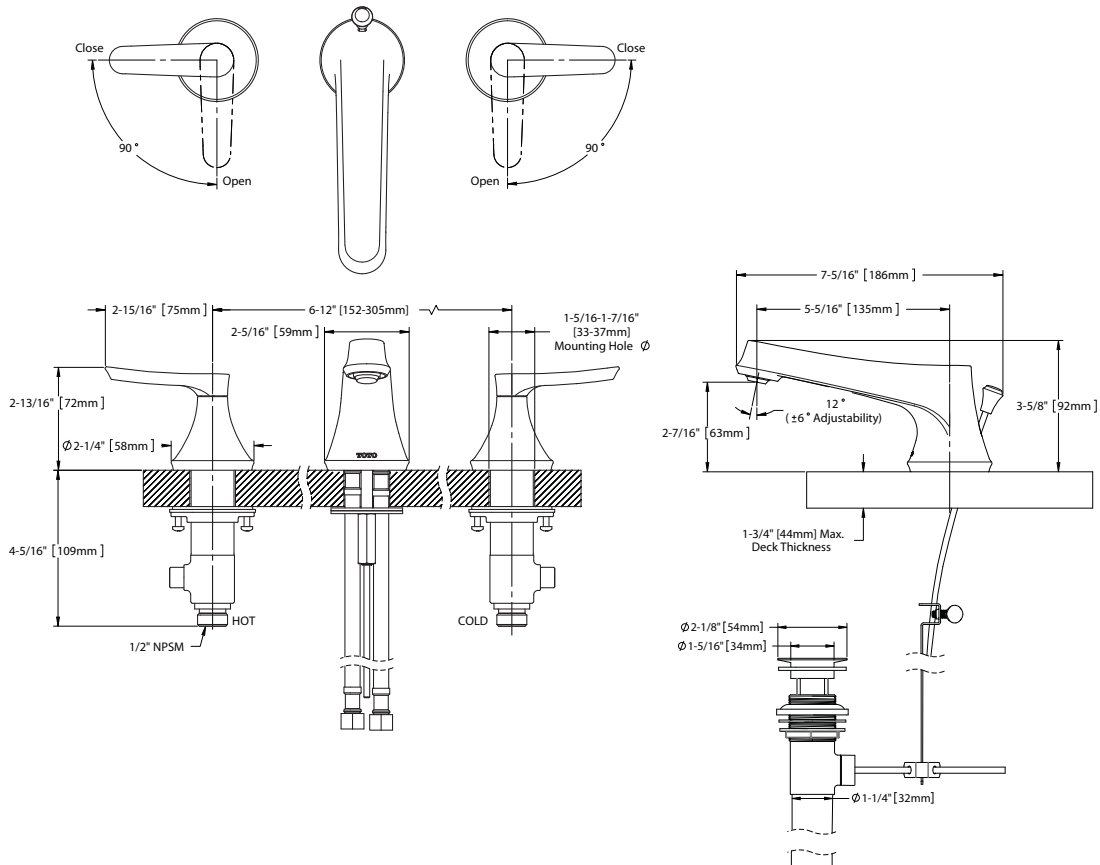

### FEATURES

- WaterSense certified low-flow 1.5 gpm (5.7 lpm) faucet
- Lever handles
- Pivoting Aerator
- Brass construction
- Ceramic disk valve cartridge
- Accommodates 6"-12" spread
- Metal pop-up drain assembly included

### PRODUCT SPECIFICATION

The widespread lavatory faucet shall have a maximum flow rate of 1.5 gpm (5.7 lpm). Product shall have lever handles. Product shall have a pivoting aerator. Product shall have a brass construction. Product shall have a ceramic disk valve cartridge. Product shall accommodate 6"-12" spread. Product shall include metal pop-up drain assembly. Product shall be TOTO Model TL230DD#\_\_\_\_\_.

### SPECIFICATIONS

- Warranty Lifetime Limited Warranty (Residential Use)  
One Year (Commercial Use)
- Material Brass
- Shipping Dimensions 13-1/2" L x 7-1/2" W x 4-3/4" H
- Shipping Weight 8.0 lbs.
- Maximum Flow Rate 1.5 gpm (5.7 lpm)