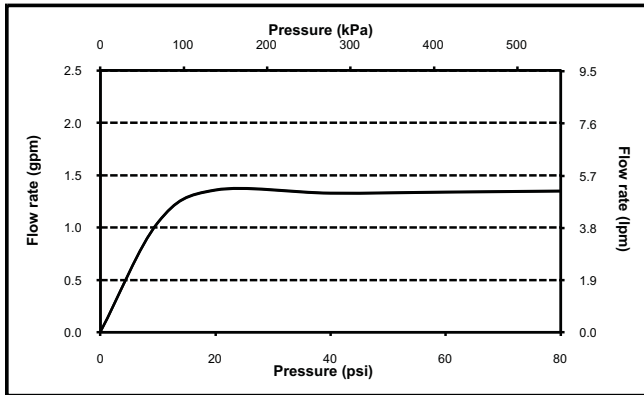

TL230DD

Wyeth™ Widespread Lavatory Faucet

SPECIFICATIONS

- Warranty Lifetime Limited Warranty (Residential Use)
  One Year (Commercial Use)
- Material Brass
- Shipping Dimensions 13-1/2" L x 7-1/2" W x 4-3/4" H
- Shipping Weight 8.0 lbs.
- Maximum Flow Rate 1.5 gpm (5.7 lpm)

TOTO®

These dimensions and specifications are subject to change without notice