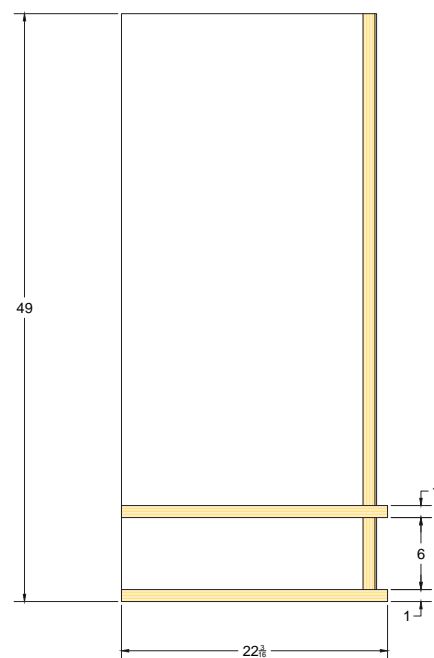

# Quintana Range Hood

Item: KCRH48

- Handcrafted Copper and Brass in Burnished Nickel and Satin Brass
- Satin Brass is a Living Finish and Burnished Nickel is a Lifetime Finish
- Available in Custom Sizes
- Easy to Clean and Maintain
- Limited Lifetime Warranty
- Dimensions: 48" W x 49"H x 22 3/16" D