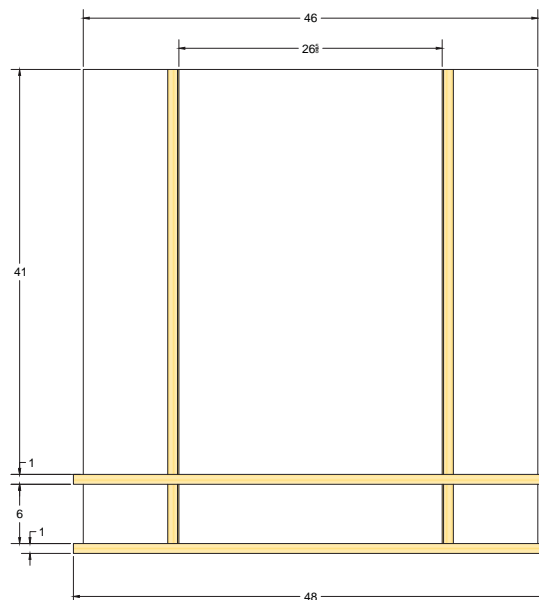

# Quintana Range Hood

Item: KCRH48

- Handcrafted Copper and Brass in Burnished Nickel and Satin Brass
- Satin Brass is a Living Finish and Burnished Nickel is a Lifetime Finish
- Available in Custom Sizes
- Easy to Clean and Maintain
- Limited Lifetime Warranty
- Dimensions: 48" W x 49"H x 22 3/16" D