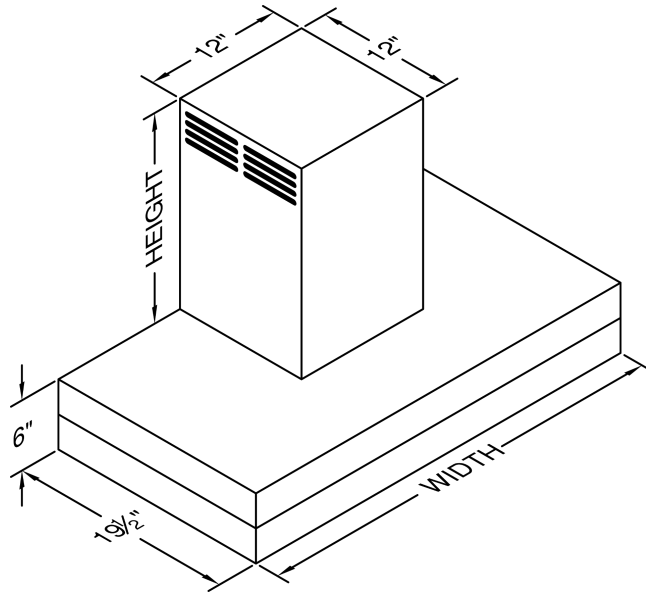

Model Number: CWEAH6-K48

Special Notes: LED GU10 lighting. This model is not available with heat lamps. Shown with ARS duct cover (sold separately). ARS duct covers are available in 7', 8', & 9' ceiling sizes.

WIDTH:	48"
DEPTH:	19 1/2"
HEIGHT:	6"
CFM:	n/a
SONES:	n/a
AMPS:	3.5
# LIGHTS:	3

CONNECTION DIAGRAM

(Top View)

(Front View)

REC. MOUNTING HEIGHT*

* Exceeding recommended mounting height may compromise performance.

ELECTRICAL/MECHANICAL SPECIFICATIONS FOR BLOWER UNIT

MODEL	VOLTS	AMPS+	HZ	RPM	CFM SP@0.0"	EQUIV CFM\$	CFM SP@0.1"	CFM SP@0.2"	CFM SP@0.3"	MIN. ROUND DUCT SIZE	SONES#
K250 (ARS)	115	3.5	60	1550	n/a	n/a	n/a	n/a	n/a	n/a	n/a

+ This model is equipped with LED GU10 lighting: (2 lights: 30" - 41", 3 lights: 42" - 48").