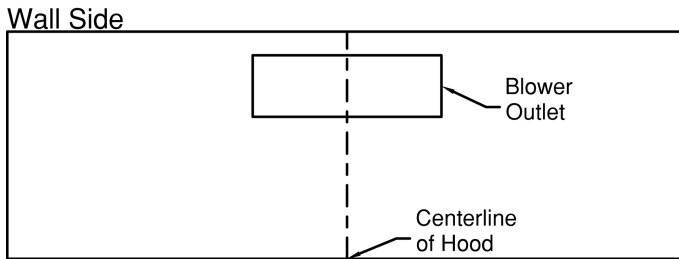

Model Number: CWEAH6-K48

Special Notes: LED GU10 lighting. This model is not available with heat lamps. Shown with ARS duct cover (sold separately). ARS duct covers are available in 7', 8', & 9' ceiling sizes.

WIDTH:	48"
DEPTH:	19 1/2"
HEIGHT:	6"
CFM:	n/a
SONES:	n/a
AMPS:	3.5
# LIGHTS:	3

CONNECTION DIAGRAM

(Top View)

(Front View)

REC. MOUNTING HEIGHT*

* Exceeding recommended mounting height may compromise performance.