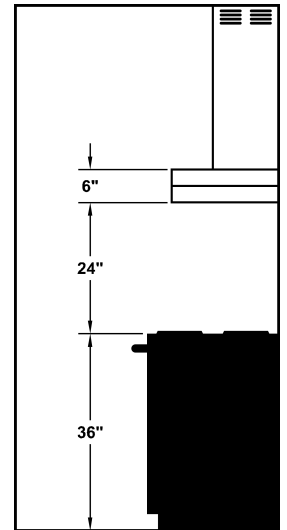

Model Number: CWEAH6-K48

Special Notes: LED GU10 lighting. This model is not available with heat lamps. Shown with ARS duct cover (sold separately). ARS duct covers are available in 7', 8', & 9' ceiling sizes.

WIDTH:	48"
DEPTH:	19 1/2"
HEIGHT:	6"
CFM:	n/a
SONES:	n/a
AMPS:	3.5
# LIGHTS:	3

CONNECTION DIAGRAM

(Top View)

(Front View)

REC. MOUNTING HEIGHT*

* Exceeding recommended mounting height may compromise performance.

ELECTRICAL/MECHANICAL SPECIFICATIONS FOR BLOWER UNIT

MODEL	VOLTS	AMPS+	HZ	RPM	CFM SP@0.0"	EQUIV CFM\$	CFM SP@0.1"	CFM SP@0.2"	CFM SP@0.3"	MIN. ROUND DUCT SIZE	SONES#
K250 (ARS)	115	3.5	60	1550	n/a	n/a	n/a	n/a	n/a	n/a	n/a

+ This model is equipped with LED GU10 lighting: (2 lights: 30" - 41", 3 lights: 42" - 48").