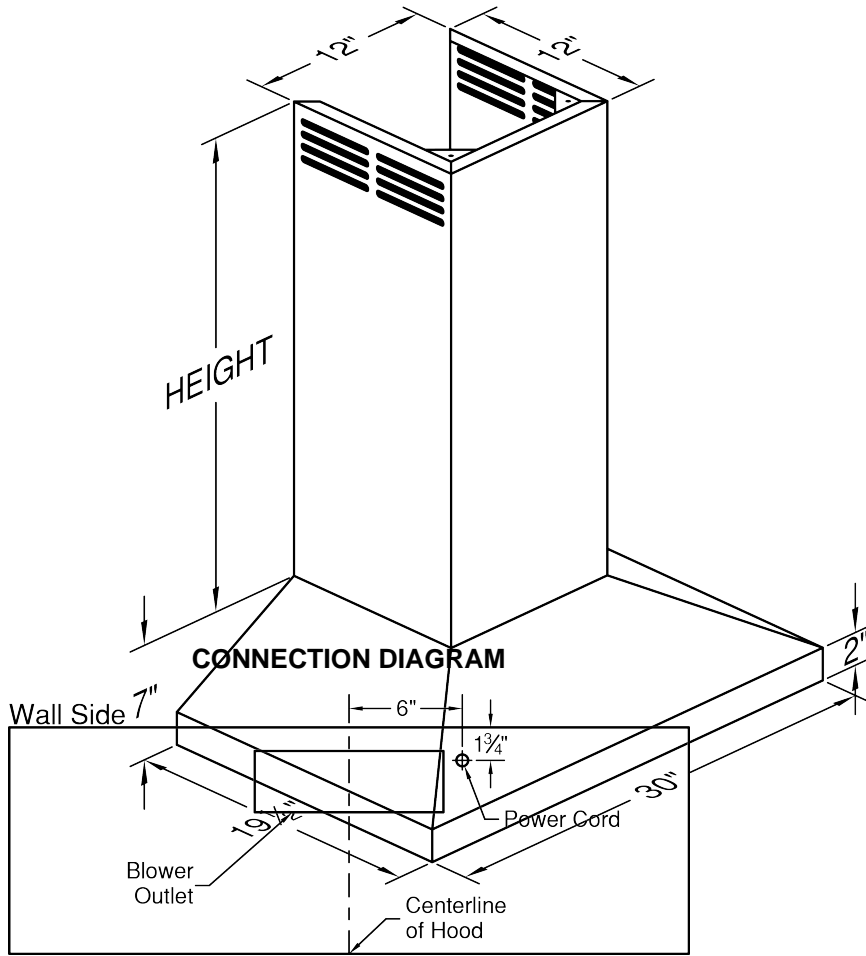

**Model Number: PDAH7-K30**

Special Notes: LED GU10 lighting. This model is not available with heat lamps. Shown with ARS duct cover (sold separately). ARS duct covers are available in 7', 8', & 9' ceiling sizes. Shown with ARSLP-12 kit (sold separately).

<b>WIDTH:</b>	30"
<b>DEPTH:</b>	19 1/2"
<b>HEIGHT:</b>	7"
<b>CFM:</b>	n/a
<b>SONES:</b>	n/a
<b>AMPS:</b>	3.5
<b># LIGHTS:</b>	2

**CONNECTION DIAGRAM**

(Top View)

(Front View)

**REC. MOUNTING HEIGHT\***

\* Exceeding recommended mounting height may compromise performance.