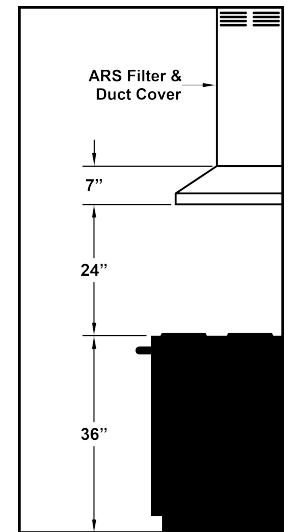

<b>WIDTH:</b>	30"
<b>DEPTH:</b>	19 1/2"
<b>HEIGHT:</b>	7"
<b>CFM:</b>	n/a
<b>SONES:</b>	n/a
<b>AMPS:</b>	3.5
<b># LIGHTS:</b>	2

**CONNECTION DIAGRAM**

(Top View)

(Front View)

**REC. MOUNTING HEIGHT\***

\* Exceeding recommended mounting height may compromise performance.

**ELECTRICAL/MECHANICAL SPECIFICATIONS FOR BLOWER UNIT**

MODEL	VOLTS	AMPS+	HZ	RPM	CFM SP@0.0"	EQUIV CFM\$	CFM SP@0.1"	CFM SP@0.2"	CFM SP@0.3"	MIN. ROUND DUCT SIZE	SONES#
K250 (ARS)	115	3.5	60	1550	n/a	n/a	n/a	n/a	n/a	n/a	n/a