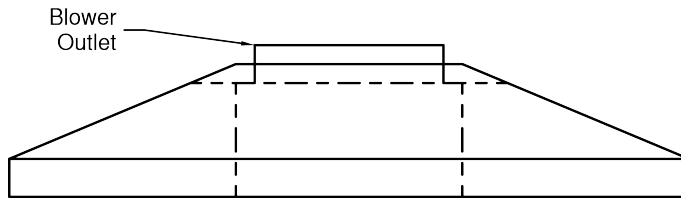

**Model Number: PDAH7-K30**

Special Notes: LED GU10 lighting. This model is not available with heat lamps. Shown with ARS duct cover (sold separately). ARS duct covers are available in 7', 8', & 9' ceiling sizes. Shown with ARSLP-12 kit (sold separately).

<b>WIDTH:</b>	30"
<b>DEPTH:</b>	19 1/2"
<b>HEIGHT:</b>	7"
<b>CFM:</b>	n/a
<b>SONES:</b>	n/a
<b>AMPS:</b>	3.5
<b># LIGHTS:</b>	2

**CONNECTION DIAGRAM**

(Top View)

(Front View)

**REC. MOUNTING HEIGHT\***

\* Exceeding recommended mounting height may compromise performance.