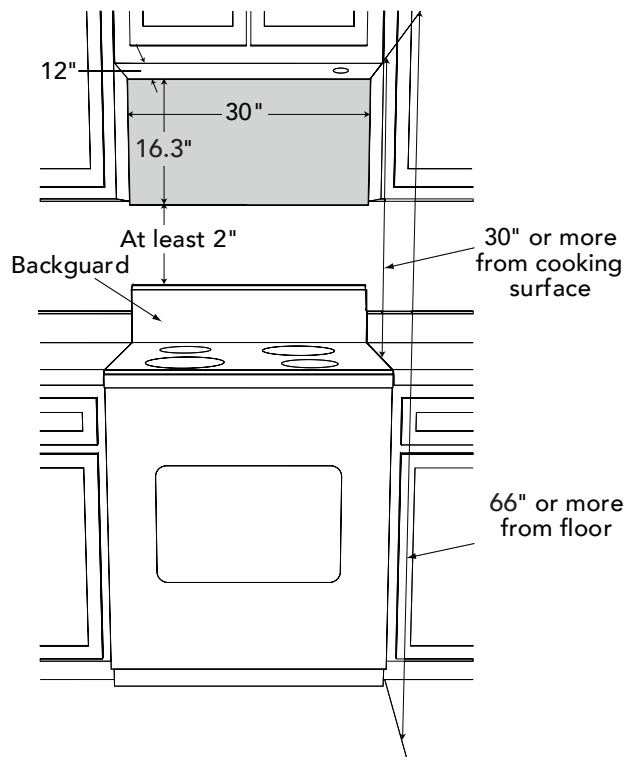

MICROWAVE HOOD

Viking 5 Series – VMOH

30" W. MICROWAVE HOOD	
DESCRIPTION	VMOH330
Overall Width	29.9" (75.9 cm)
Overall Height	16.3" (41.4 cm)
Overall Depth	15.9" (40.4 cm)
Electrical Requirements	120VAC/60Hz, single phase, AC only
Oven Interior Dimensions	Width – 20.6" (52.3 cm) Height – 16.3" (41.4 cm) Depth – 15.9" (40.4 cm) Overall Size – 1.8 cu. ft.
Approximate Shipping Weight	64.1 lb. (29.1 kg)

Please do not prepare installation from brochure data only. See installation instructions for important clearance/installation information.

VIKING RANGE, LLC 111 FRONT STREET GREENWOOD, MISSISSIPPI 38930 USA

For detailed product information, model numbers, or to request a quote call 1-888-845-4641 or visit vikingrange.com

© 2020 Viking Range, LLC All rights reserved. Specifications subject to change without notice.