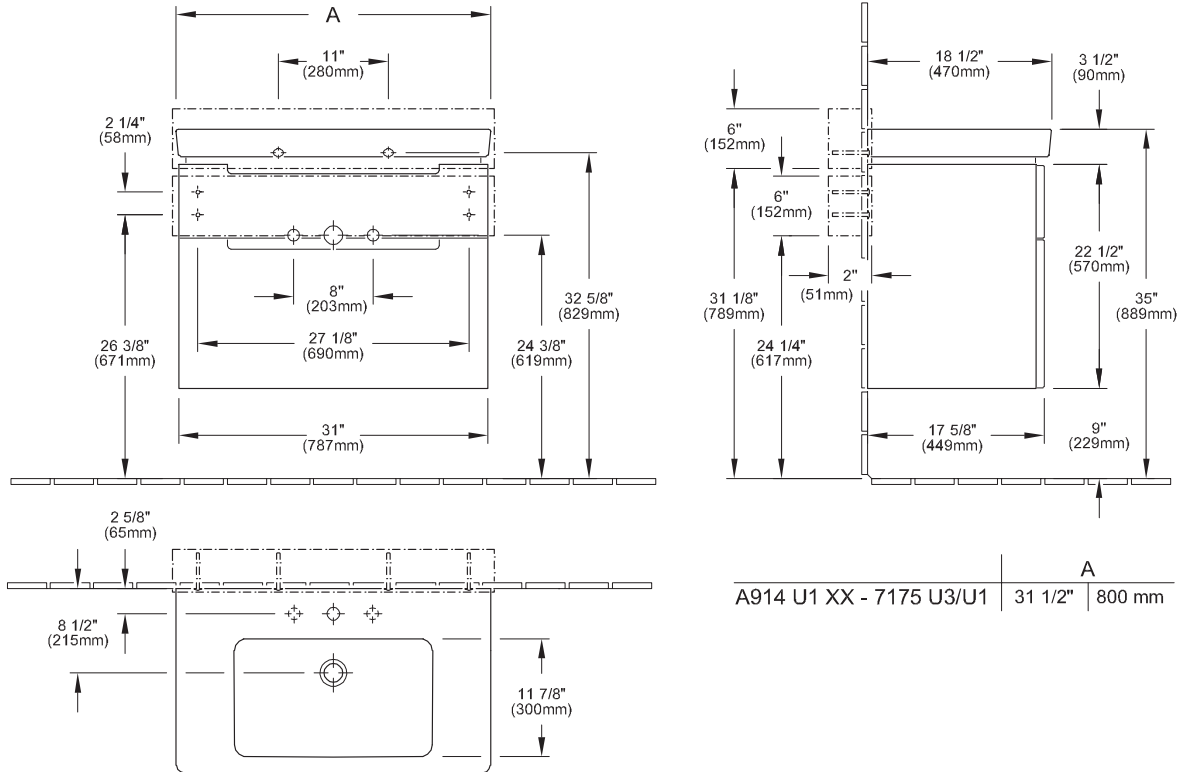

### Features

---

- Vanity Unit
- 31" x 23 1/4" x 17 5/8" (787 x 590 x 449 mm)
- Wall-mounted
- Incl. fixation set
- 2 pull-out compartments
- 1 accessory box large
- 1 accessory box medium
- 1 accessory box small
- 2 glass drawer dividers
- 4 aluminium bars
- Soft closing
- Fully assembled

### Included Components

---

- 4 x wood screws RUKO-KS 1/4" / 2" (5,5/50 mm)
- 4 x UNI-dowel Nylon 3/8" x 1 5/8" (8x40 mm)
- 1 x pouch 3 15/16" x 7 7/8" (100x200 mm)

## Technical Drawing

		A
A914 U1 XX - 7175 U3/U1	31 1/2"	800 mm

+ Indicate location for inwall support bracket

+ Dimensions taken from finished floor level

+ Sink not included

▭ Wall mounting