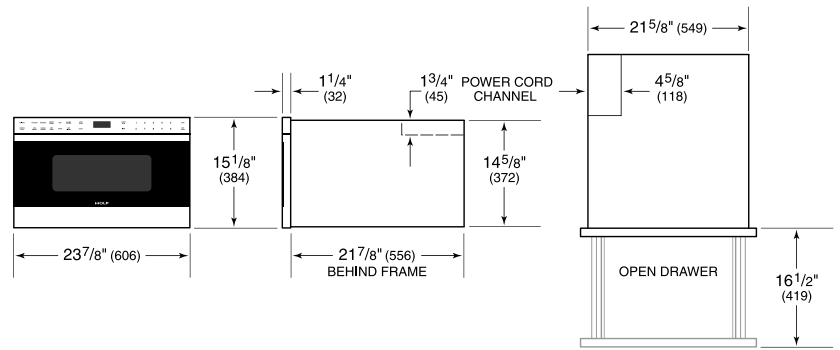

Fits a 9x13 pan and up to a 7" tall glass or dish for additional cooking flexibility

Install into surrounding cabinetry to coordinate with other Wolf built-in ovens and warming drawers

Installs can be lowered due to control panel lock providing extra safety

ACCESSORIES

Flush Inset Vent

Air vent for flush inset installations

Accessories available through an authorized dealer.

For local dealer information, visit subzero-wolf.com/locator.

PRODUCT SPECIFICATIONS

Model	MD24TE/S
Dimensions	23 7/8"W x 15 1/8"H x 21 7/8"D
Capacity	1.2 cu. ft.
Electrical Supply	120 VAC, 60 Hz
Electrical Service	15 amp dedicated circuit
Power Cord Length	4 Feet
Receptacle	3-prong grounding-type

ELECTRICAL

NOTE: Dimensions in parenthesis are in millimeters unless otherwise specified

DIMENSIONS

STANDARD INSTALLATION