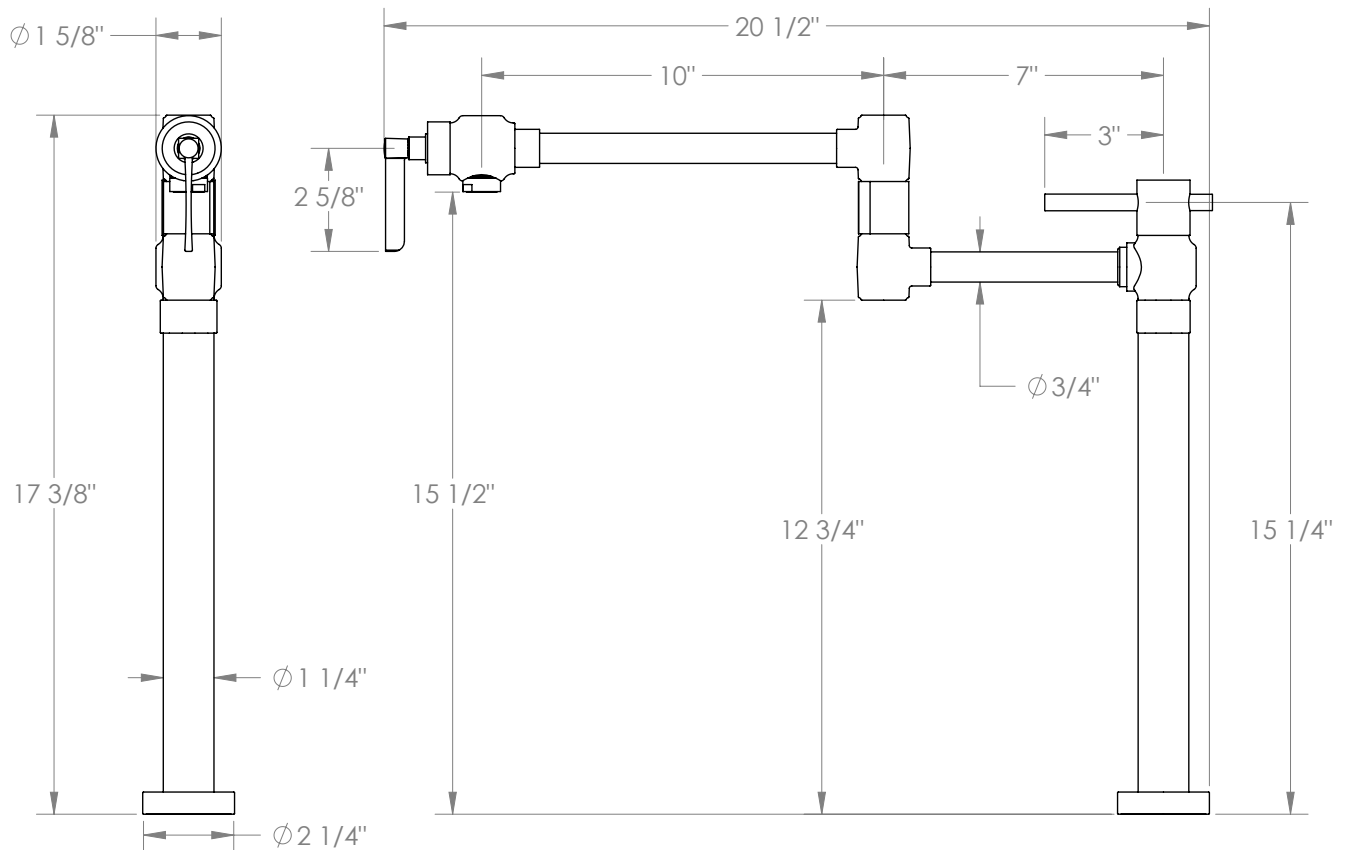

WATERMARK

BROOKLYN, NEW YORK

H-Line

115-7.9-MZ4

Deck Mounted Pot Filler

- 1/2"-14 NPS Male Connection at Bottom
- Recommended Mounting Hole: 1"
- All Lead-Free Brass Construction
- Flow Rate: 7.5 GPM
- 1/4 Turn Ceramic Cartridge
- Use With Cold Water Only
- 360° Rotating Spout
- Professional Installation Required
- Fits Deck Up To 3" Thick

Available in all finishes shown on the [Watermark Designs website](#)

Meets the applicable requirements of ASME A112.18.1-2005/CSA B125.1-05, entitled "Plumbing Supply Fittings".

Watermark Designs reserves the right to make revisions without notice to produce specifications. All product dimensions are nominal.