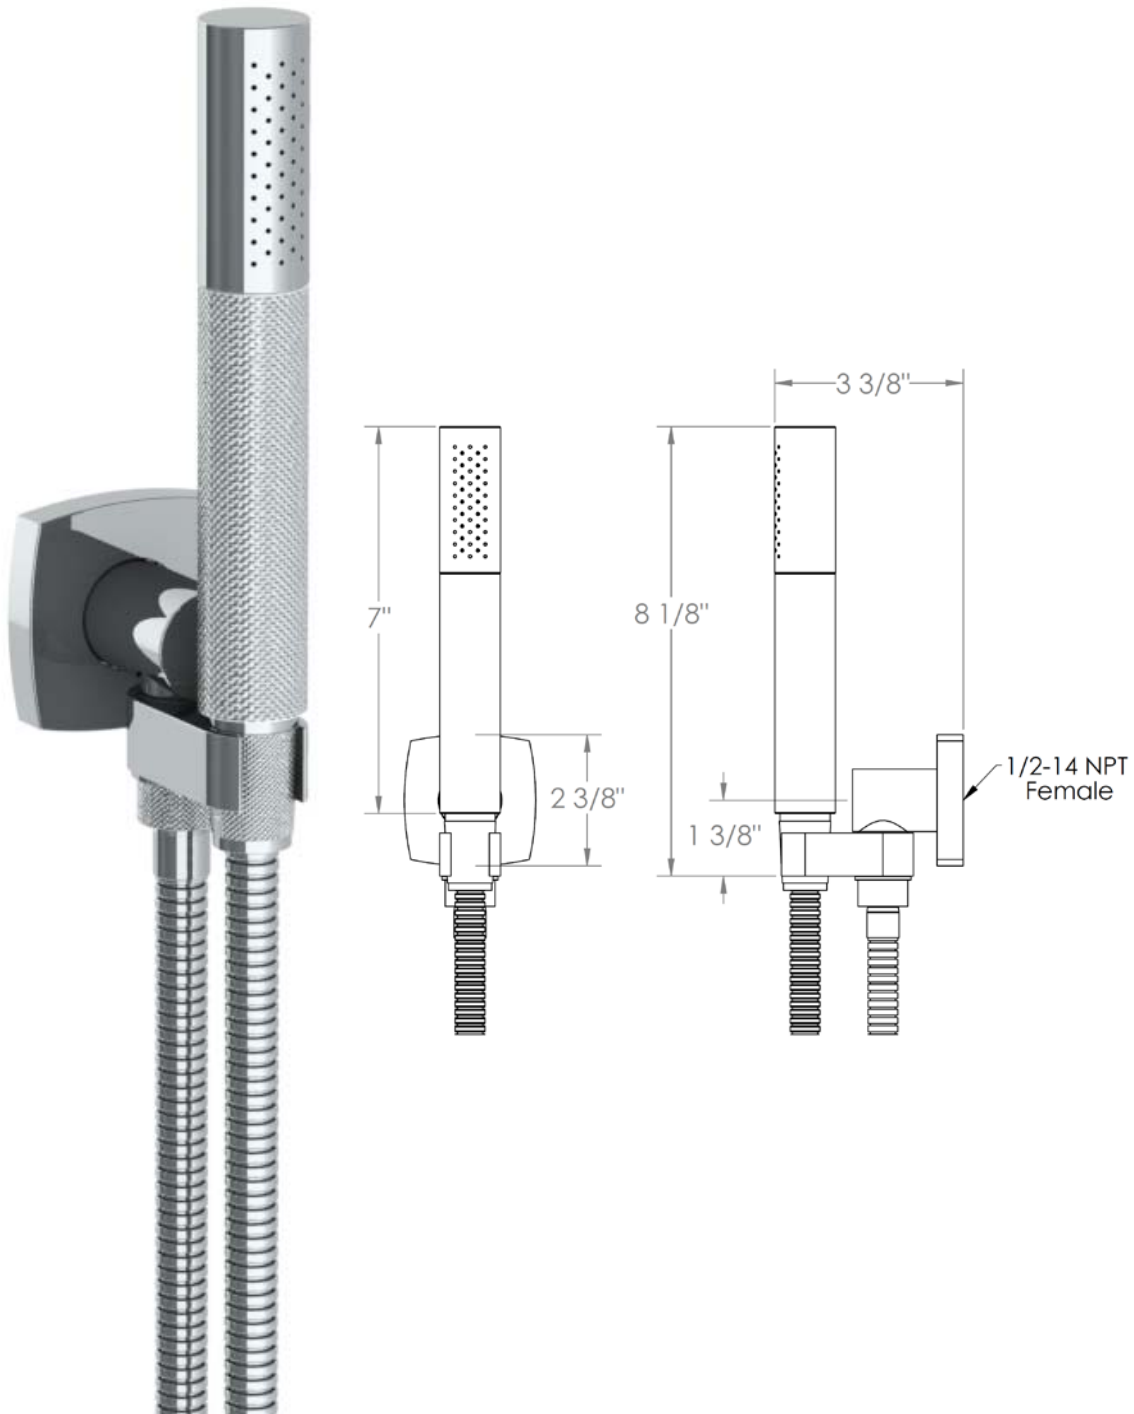

### 115-HSHK3

Wall Mounted Hand Shower Set  
Includes Slim Hand Shower and 69" Hose  
Flow Rate: 1.75 GPM

Meets the applicable requirements of ASME A112.18.1-2005/CSA B125.1-05, entitled "Plumbing Supply Fittings"