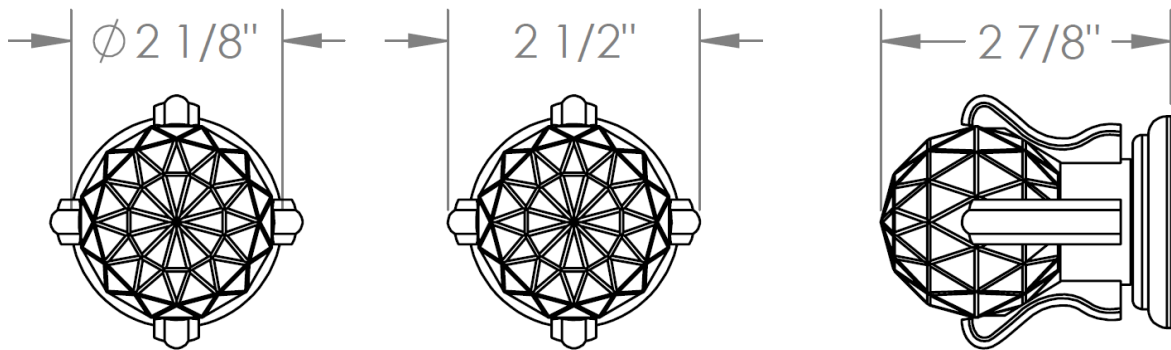

**201-WTR2-R2**

Wall Mounted 2-Valve Trim Kit

Requires SS-506 concealed rough

**WATERMARK DESIGNS 11/16/2018**

350 Dewitt Ave Brooklyn NY 11207 USA T 718 257 2800 F 718 257 2144 info@watermark-designs.com